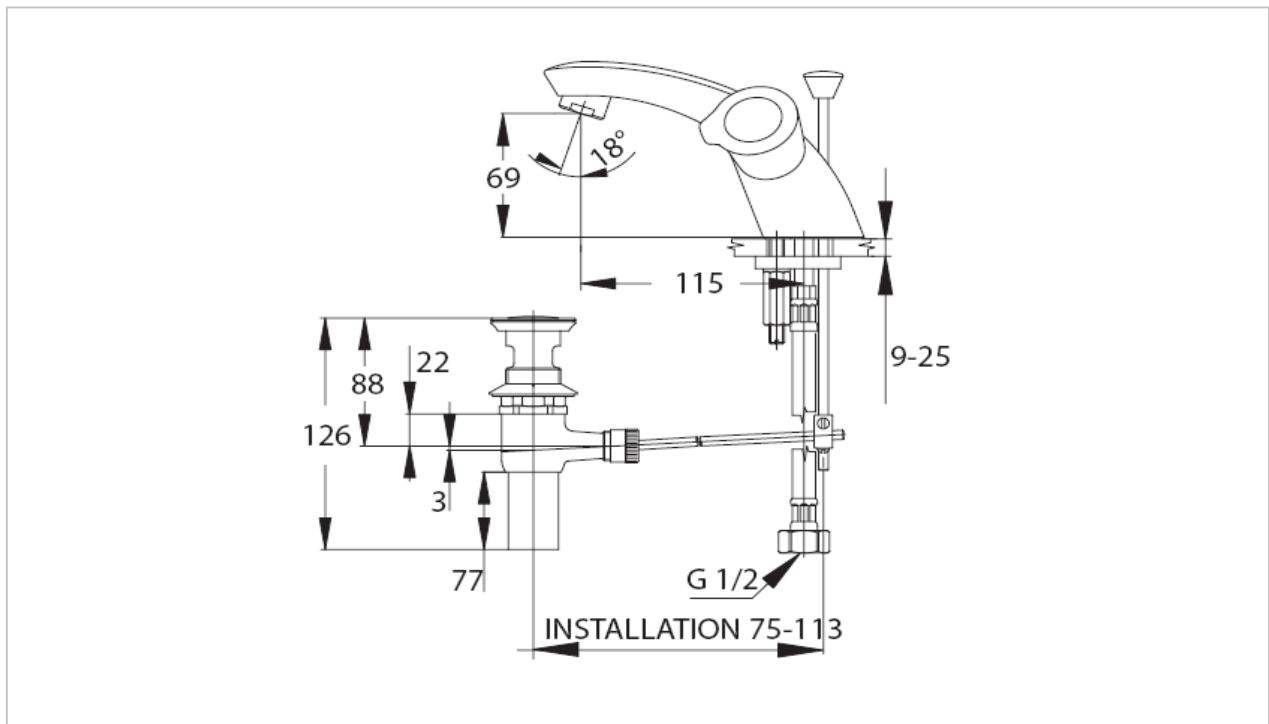

TOTO

FAUCET&SHOWER

TS203B13

"Regina" Lavatory Faucet

Product Features

Combination Lavatory Faucet with Pop-up Waste

Suggestion Fittings & Parts

Remark : We reserve the right to change some parts for suitability.