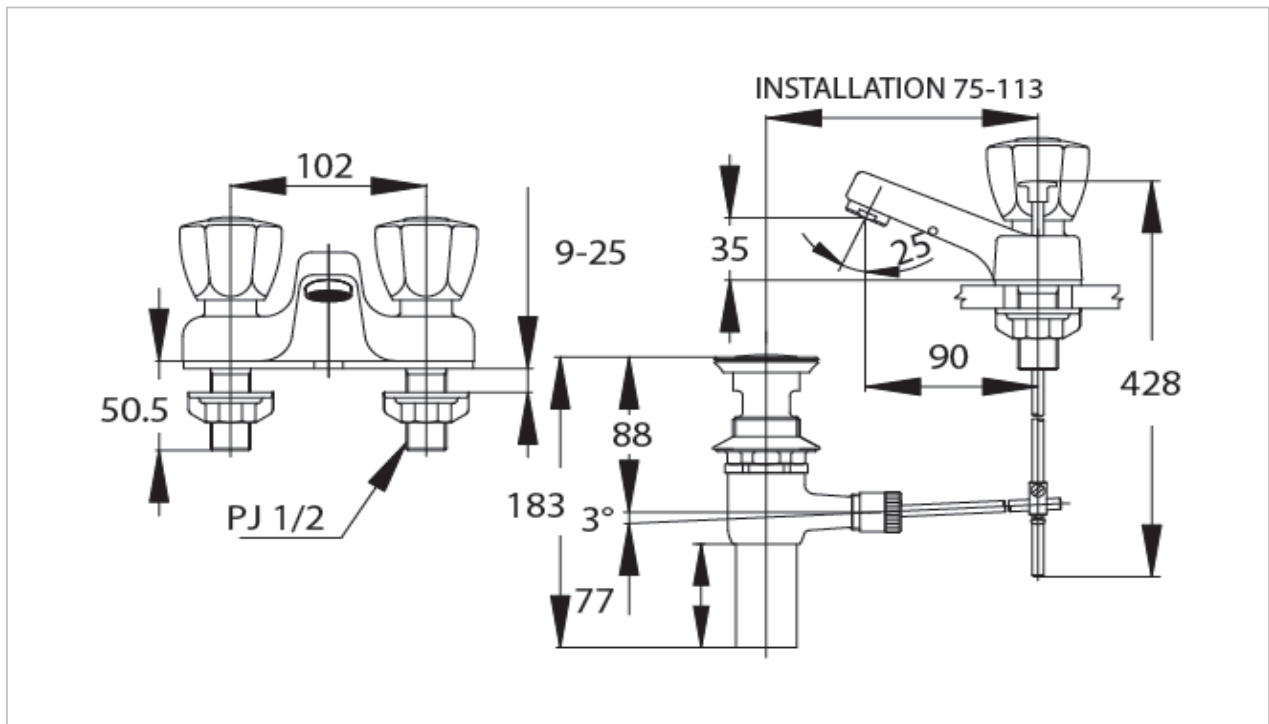

TOTO

FAUCET&SHOWER

TS201B1N

"Benone" Lavatory Faucet

Product Features

4" Lavatory Faucet with Pop-up Waste

Suggestion Fittings & Parts

Remark : We reserve the right to change some parts for suitability.