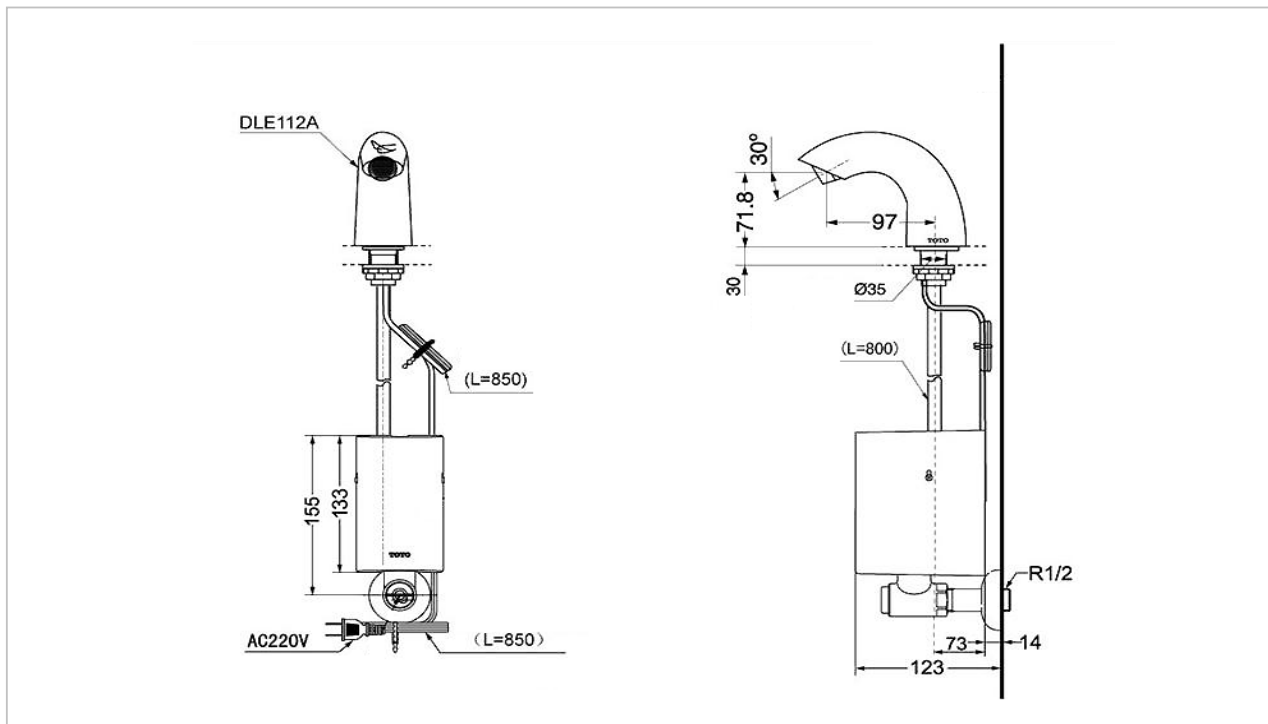

**TOTO**

**FAUCET&SHOWER**

**TS194AC**

"Eco Power" Faucet

Product Features

Single Sensor Faucet

Suggestion Fittings & Parts

Remark : We reserve the right to change some parts for suitability.