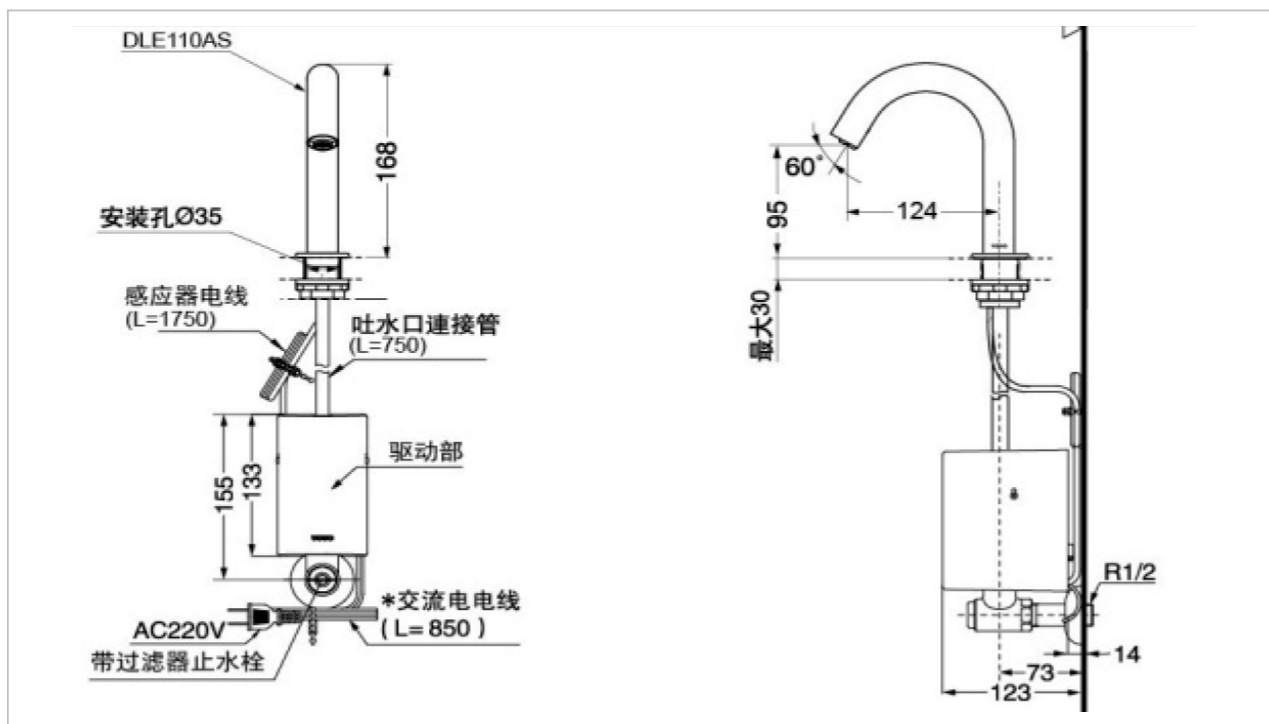

TOTO

FAUCET&SHOWER

TS193AC

"Eco Power" Faucet

Product Features

Single Sensor Faucet

Suggestion Fittings & Parts

Remark : We reserve the right to change some parts for suitability.