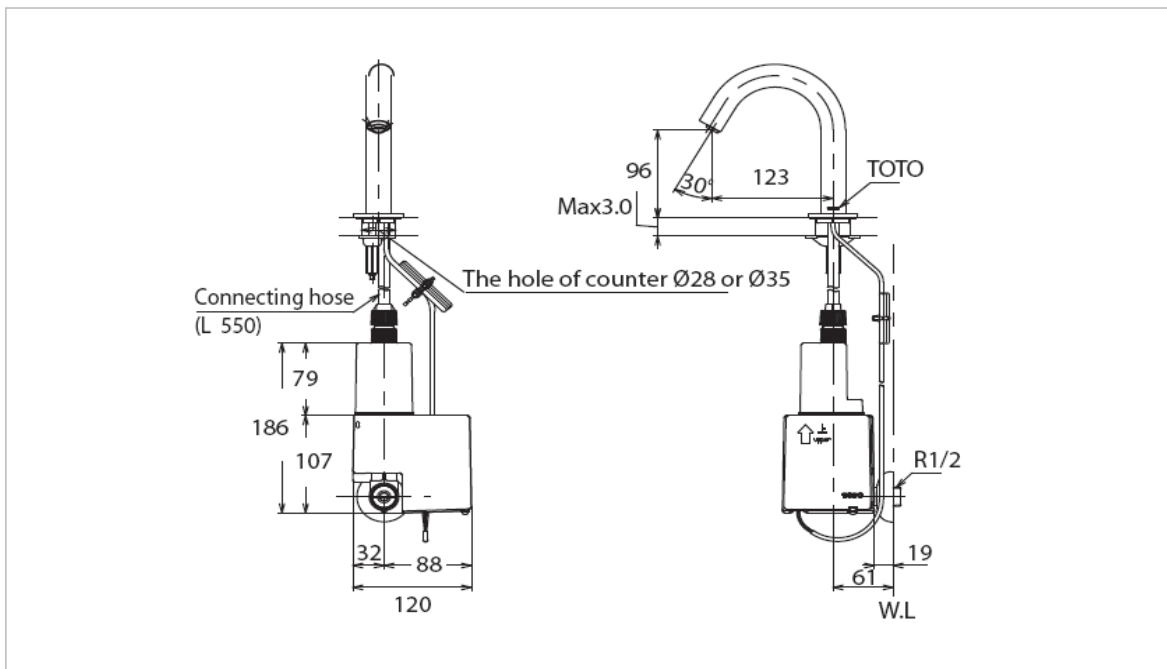

TOTO

FAUCET&SHOWER

TS193

"Eco Power" Faucet

Product Features

Single Sensor Faucet

Suggestion Fittings & Parts

Remark : We reserve the right to change some parts for suitability.