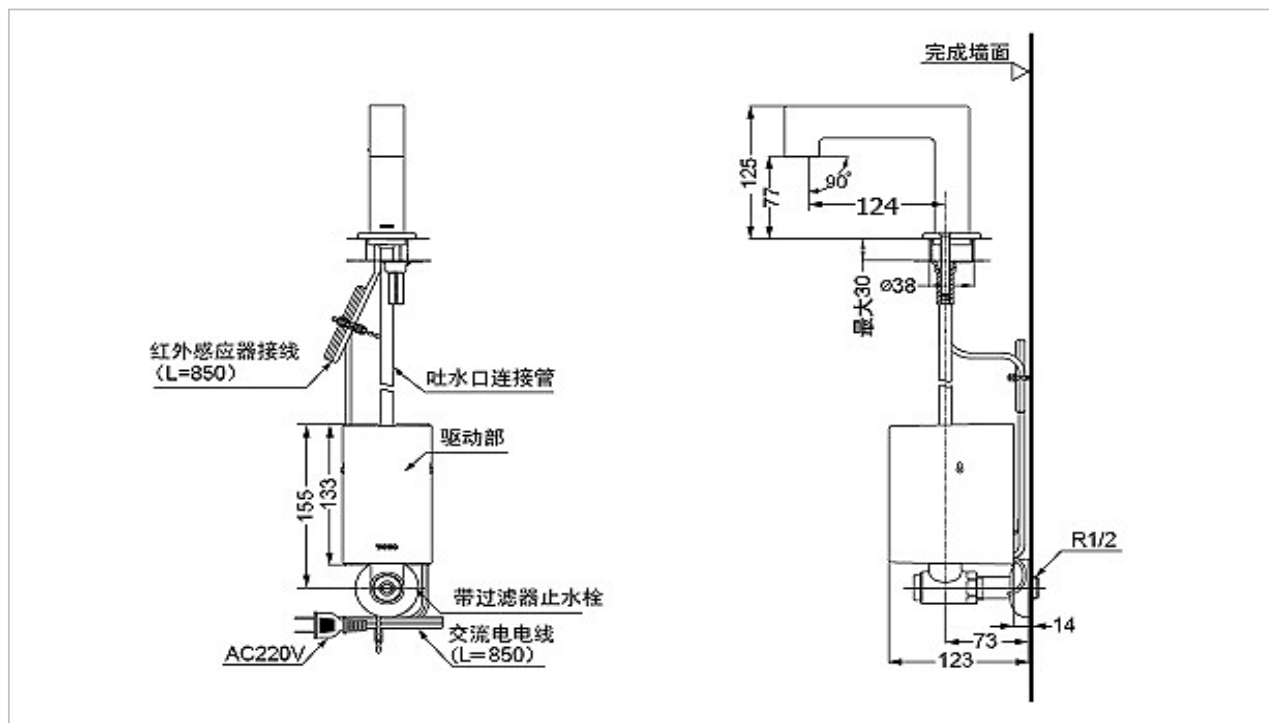

TOTO

FAUCET&SHOWER

TS192AC

"Eco Power" Faucet

Product Features

Single Sensor Faucet

Suggestion Fittings & Parts

Remark : We reserve the right to change some parts for suitability.