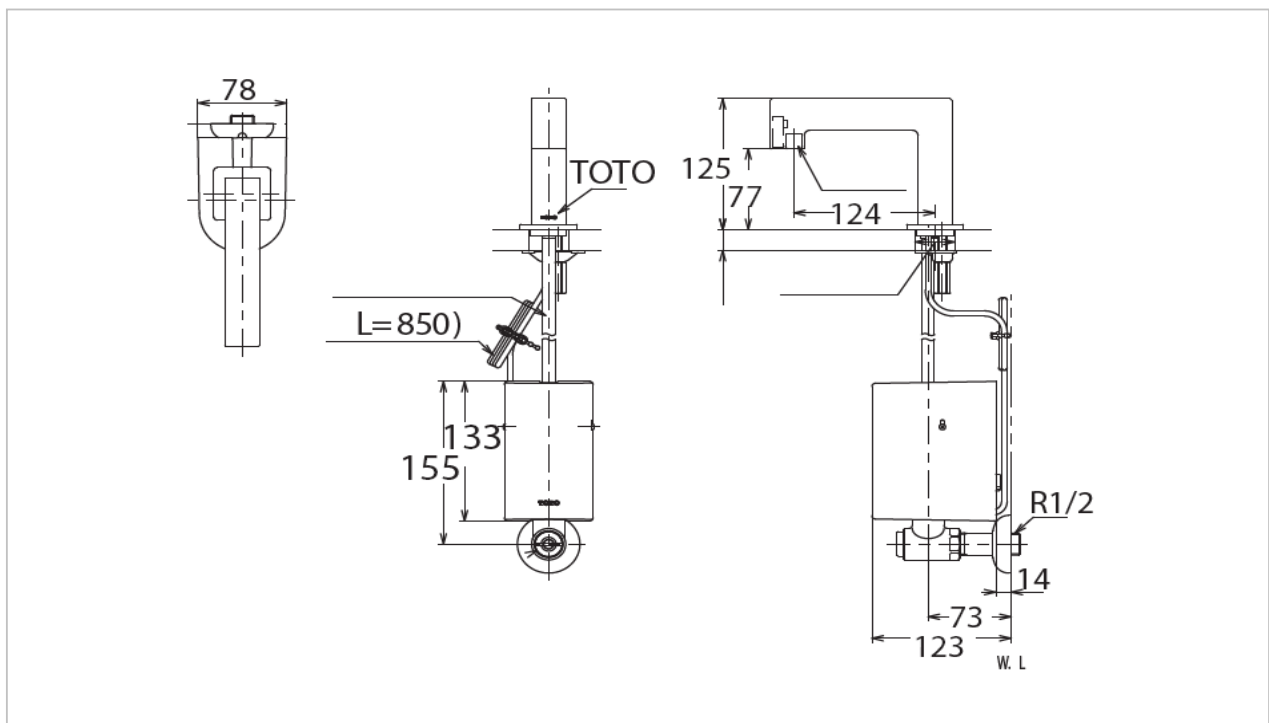

TOTO

FAUCET&SHOWER

TS192

"Eco Power" Faucet

Product Features

Single Sensor Faucet

Suggestion Fittings & Parts

Remark : We reserve the right to change some parts for suitability.