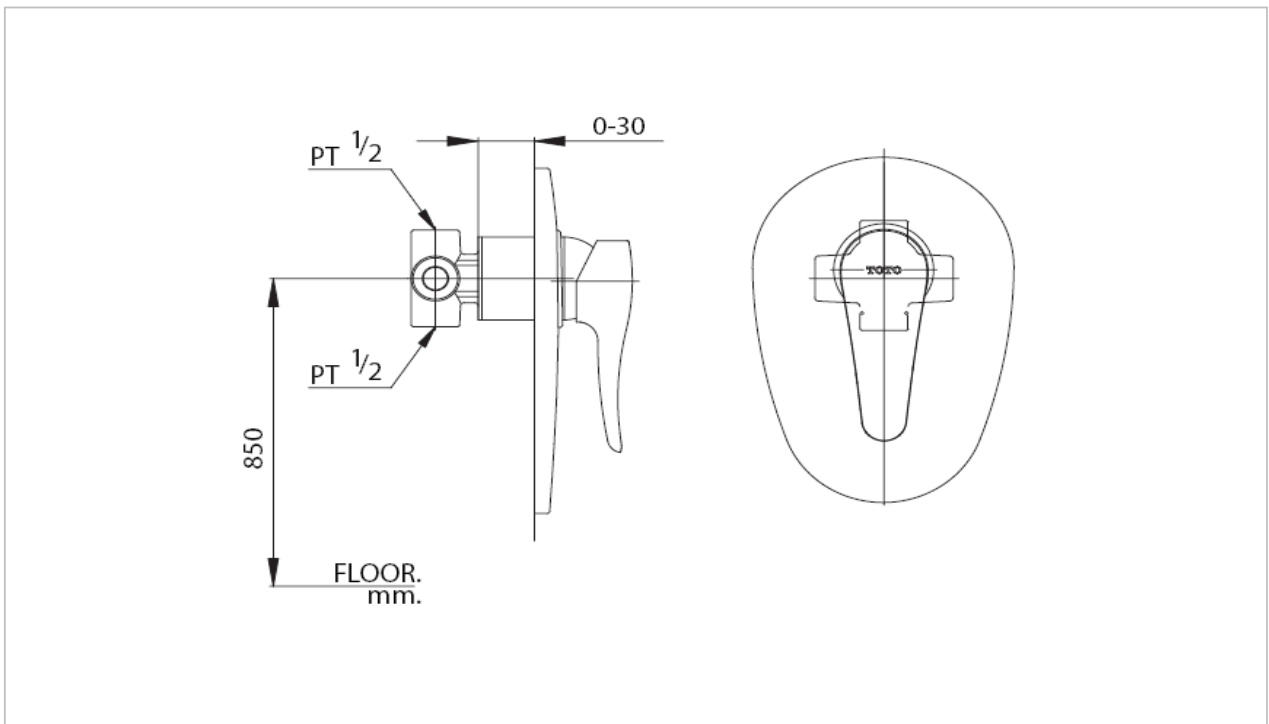

TOTO

FAUCET&SHOWER

TS151A

"Capella" Concealed Valve for Fixed Shower

Product Features

Suggestion Fittings & Parts

Remark : We reserve the right to change some parts for suitability.

TOTO (THAILAND) CO.,LTD