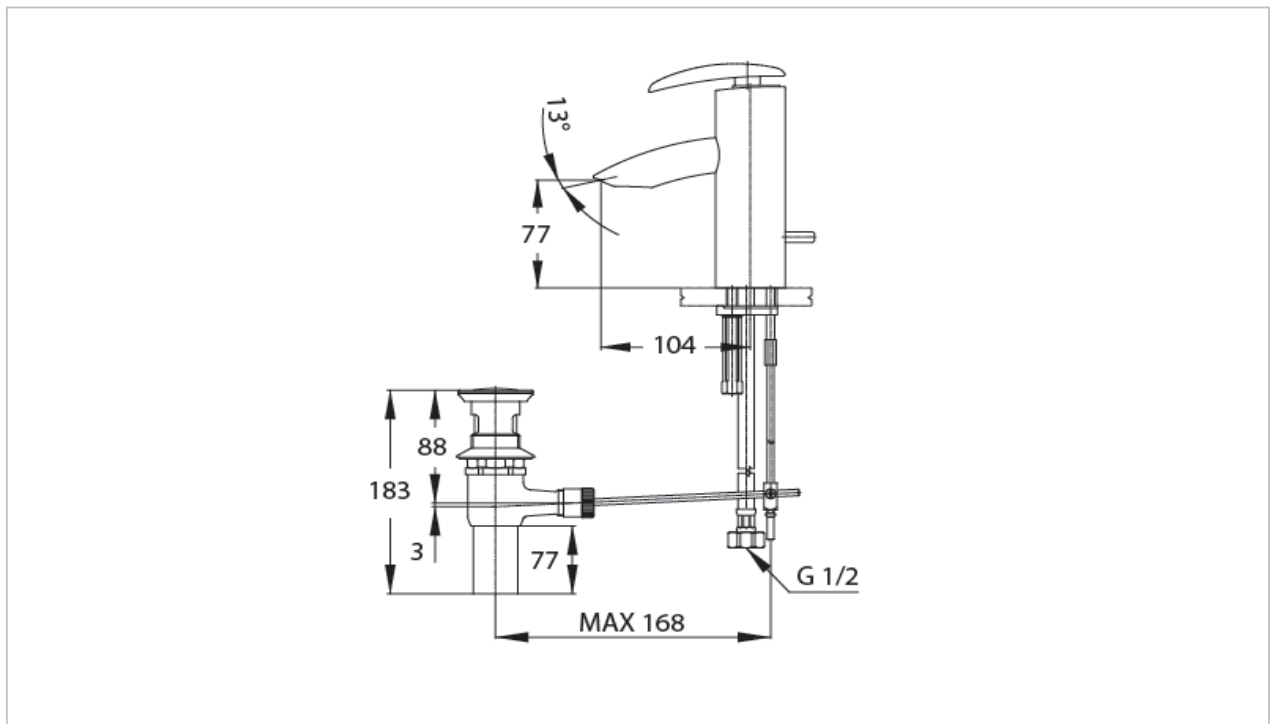

TOTO

FAUCET&SHOWER

TS145A

"Bellini" Faucet

Product Features

Suggestion Fittings & Parts

Remark : We reserve the right to change some parts for suitability.

TOTO (THAILAND) CO.,LTD