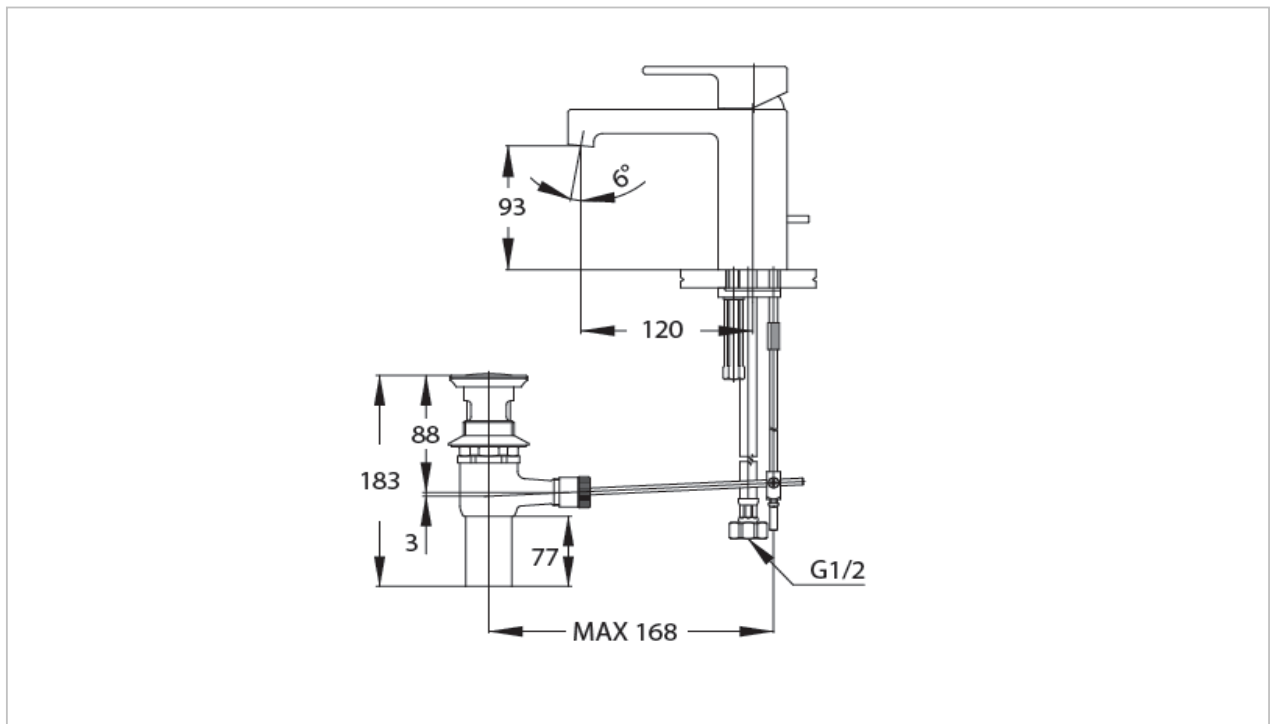

**TOTO**

**FAUCET&SHOWER**

**TS144A**

*"Eureka" Faucet*

Product Features

Suggestion Fittings & Parts

Remark : We reserve the right to change some parts for suitability.

TOTO (THAILAND) CO.,LTD