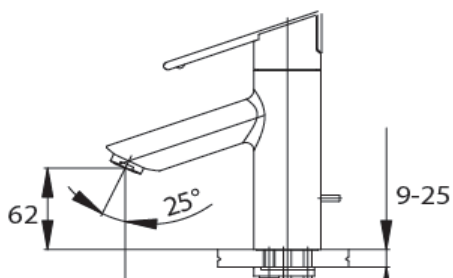

**TOTO**

**FAUCET&SHOWER**

**TS143A**

*"Tajima" Faucet*

Product Features

Single Faucet without Pop-up Rod

Suggestion Fittings & Parts

Remark : We reserve the right to change some parts for suitability.