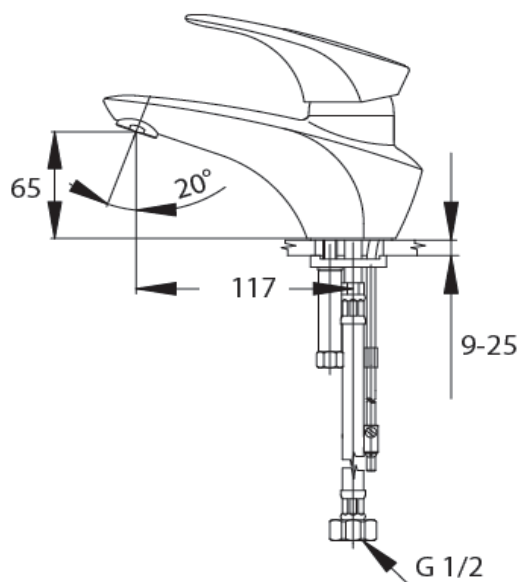

**TOTO**

**FAUCET&SHOWER**

**TS142A**

*"Rino" Faucet*

Product Features

Single Lever Lavatory Faucet without Pop-up Rod

Suggestion Fittings & Parts

Remark : We reserve the right to change some parts for suitability.