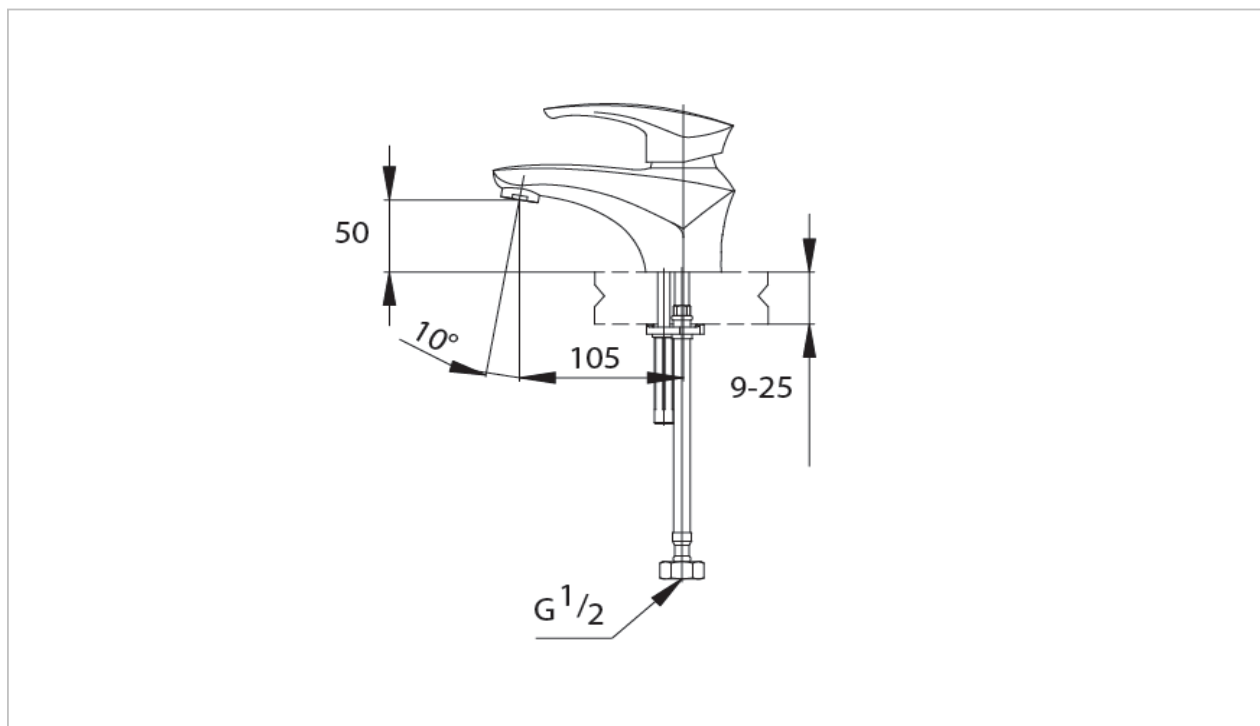

**TOTO**

**FAUCET&SHOWER**

**TS140A**

*"Nagano" Faucet*

**Product Features**

Single Lever Lavatory Faucet without Pop-up Rod

**Suggestion Fittings & Parts**

Remark : We reserve the right to change some parts for suitability.