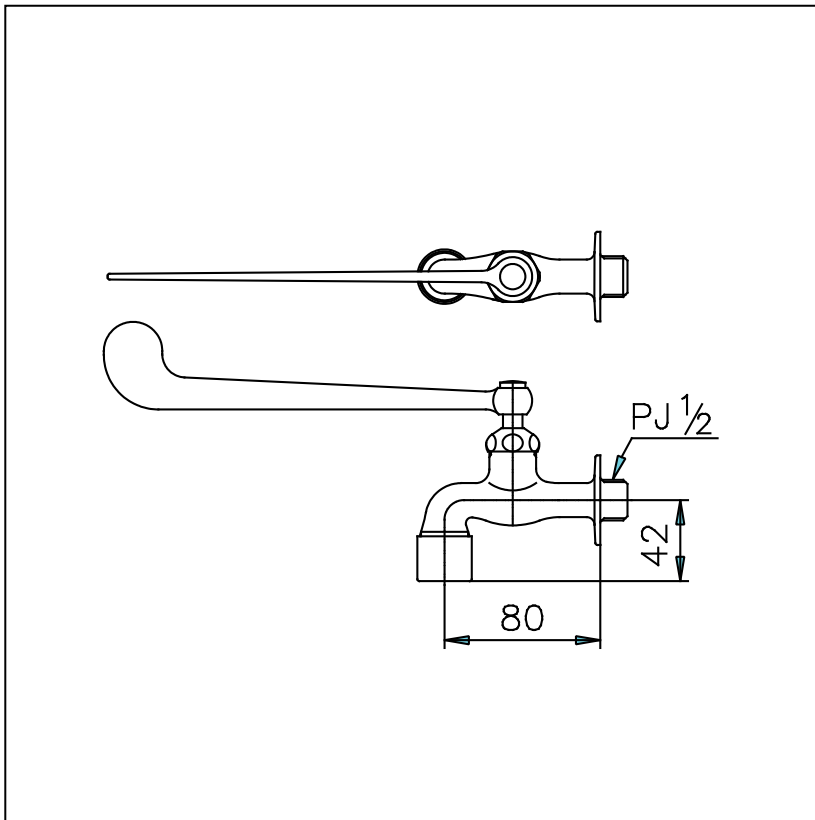

Item number: **TS131B15(HM)** **OTHER FAUCETS**

Features

Specifications

Water Pressure : 0.05MPa -0.75MPa
 Hole : 1 Hole
 Finish : Nickel Chrome
 Material : Brass
 Flow Rate/ : >12L/min @0.1MPa.
 Water usage

Parts description

- **TS131B15(HM)**
Lever Handle Sink Tap

Drawing:

Remarks:

Please result TOTO sales representative for detail.