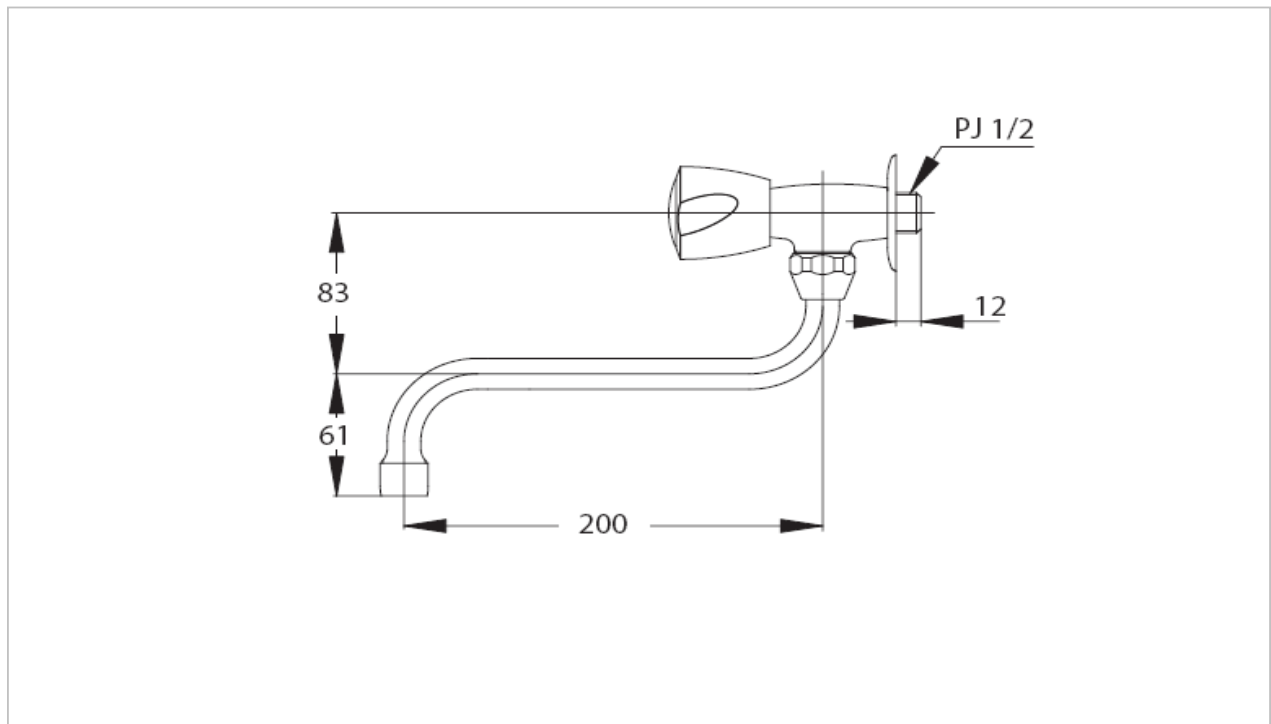

**TOTO**

**FAUCET&SHOWER**

**TS128B9**

*"Benonic (B9)" Faucet*

**Product Features**

Wall Sink Faucet

**Suggestion Fittings & Parts**

Remark : We reserve the right to change some parts for suitability.