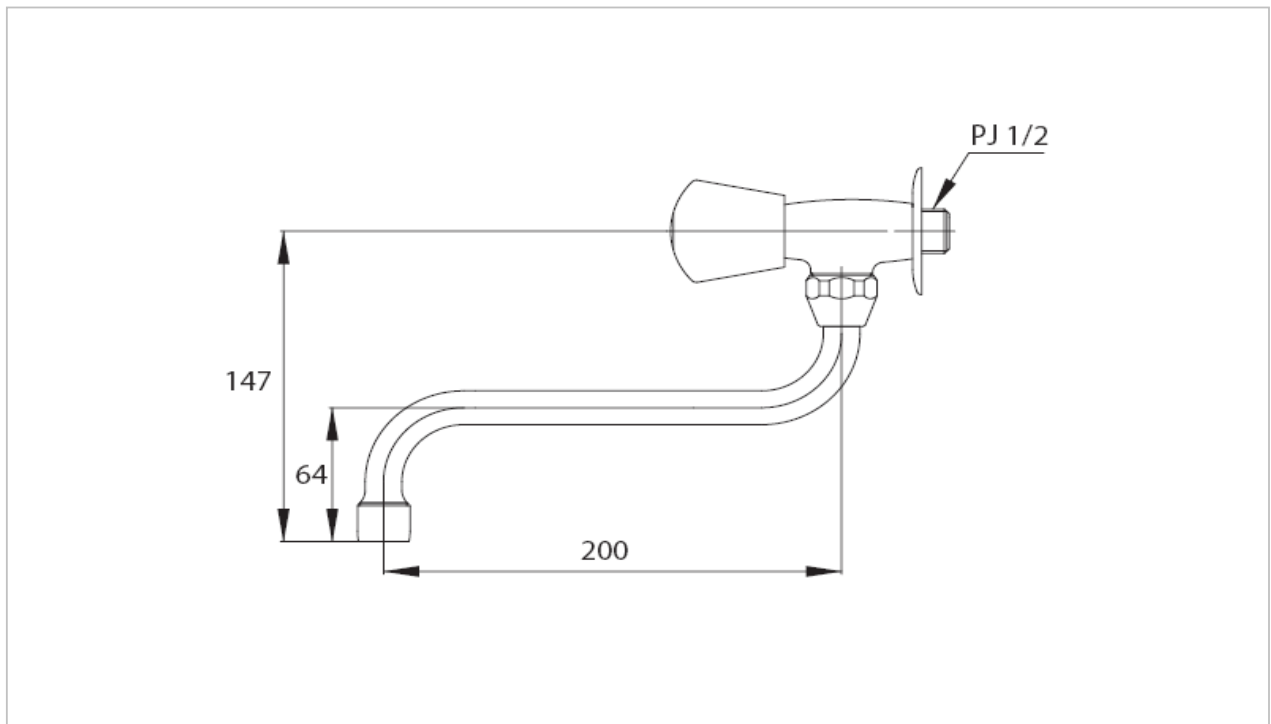

TOTO

FAUCET&SHOWER

TS128B17

"Benonic (B17)" Faucet

Product Features

Wall Sink Faucet

Suggestion Fittings & Parts

Remark : We reserve the right to change some parts for suitability.