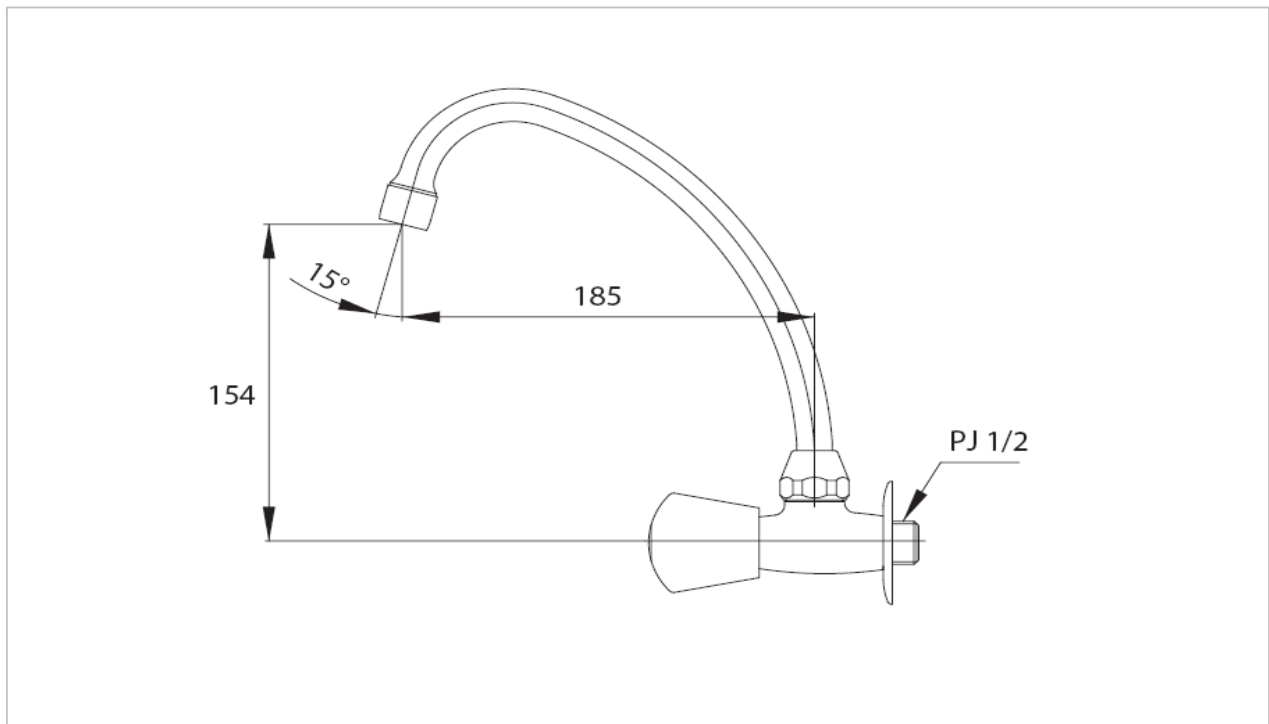

TOTO

FAUCET&SHOWER

TS127B17

"Benonic (B17)" Faucet

Product Features

Wall Sink Faucet

Suggestion Fittings & Parts

Remark : We reserve the right to change some parts for suitability.