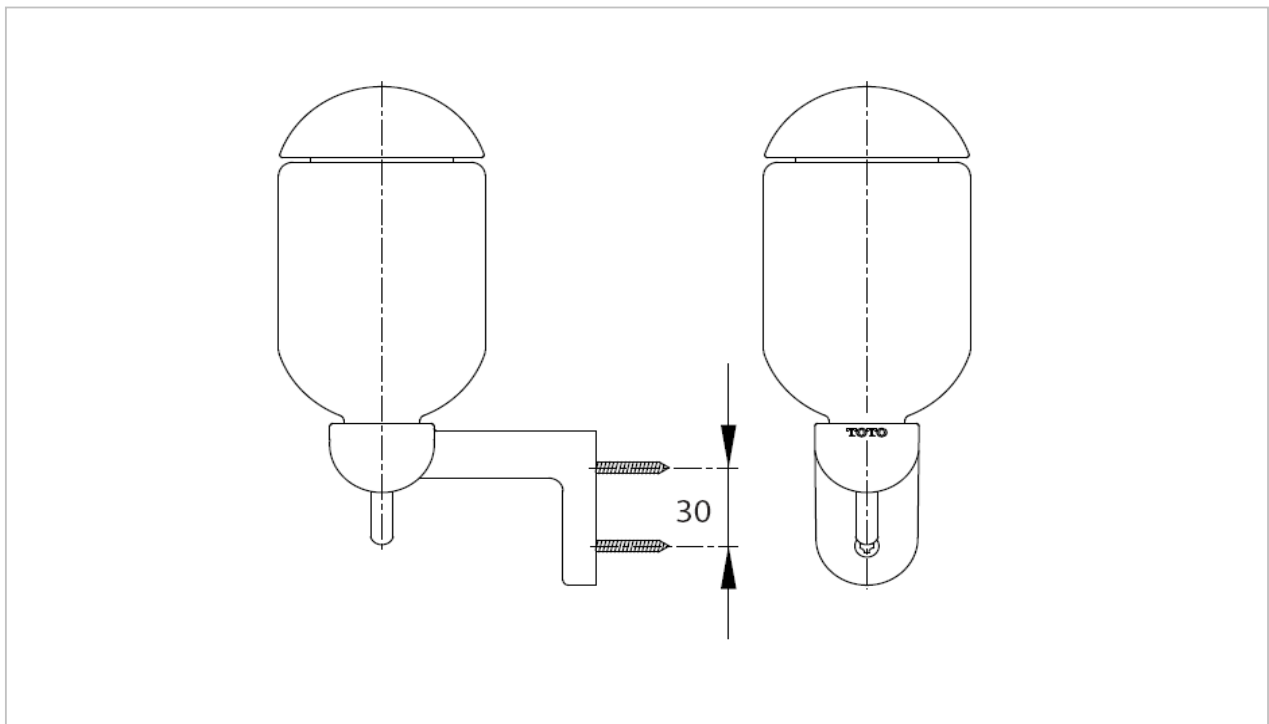

Soap Dispenser

Product Features

Wall Hung Liquid Soap Dispenser

Suggestion Fittings & Parts

Remark : We reserve the right to change some parts for suitability.

TOTO (THAILAND) CO.,LTD

Bangkok Office : 598 Q House Ploenjit Building., G floor., Ploenchit Rd., Lumpini, Pathumwan, Bangkok. 10330 Thailand
Tel : +(66)2-650-9925(AUTO) Fax : +(66)2-650-9923-4
www.toto.co.th