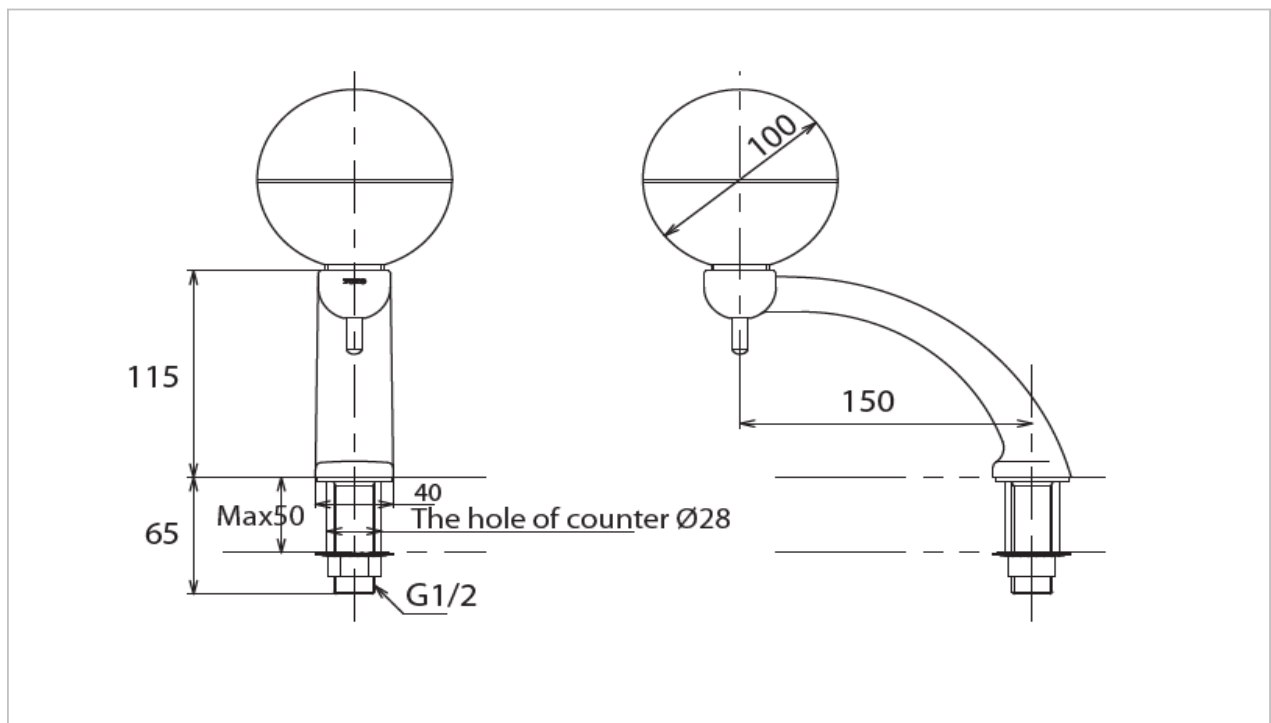

Soap Dispenser

Product Features

Deck Type Liquid Soap Dispenser

Suggestion Fittings & Parts

Remark : We reserve the right to change some parts for suitability.

TOTO (THAILAND) CO.,LTD

Bangkok Office : 598 Q House Ploenjit Building., G floor., Ploenchit Rd.,Lumpini, Pathumwan, Bangkok. 10330 Thailand
Tel : +(66)2-650-9925(AUTO) Fax : +(66)2-650-9923-4