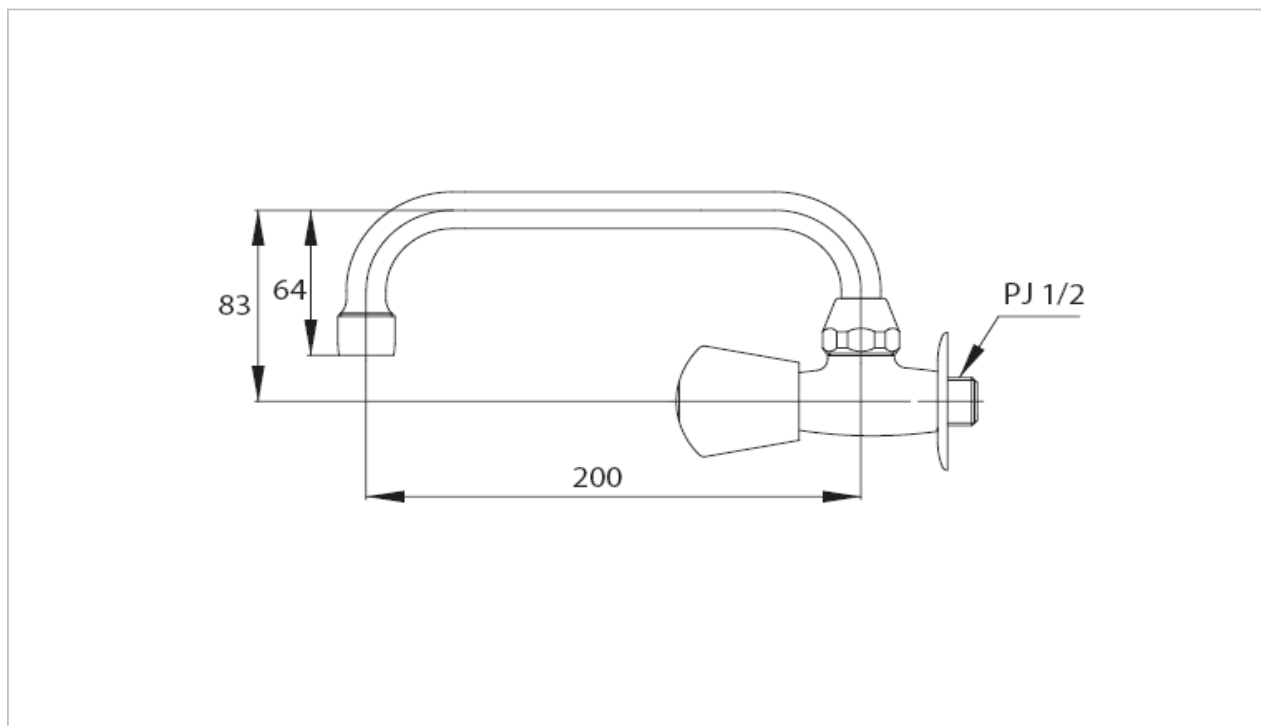

TOTO

FAUCET&SHOWER

TS126B17

"Benonic (B17)" Faucet

Product Features

Wall Sink Faucet

Suggestion Fittings & Parts

Remark : We reserve the right to change some parts for suitability.