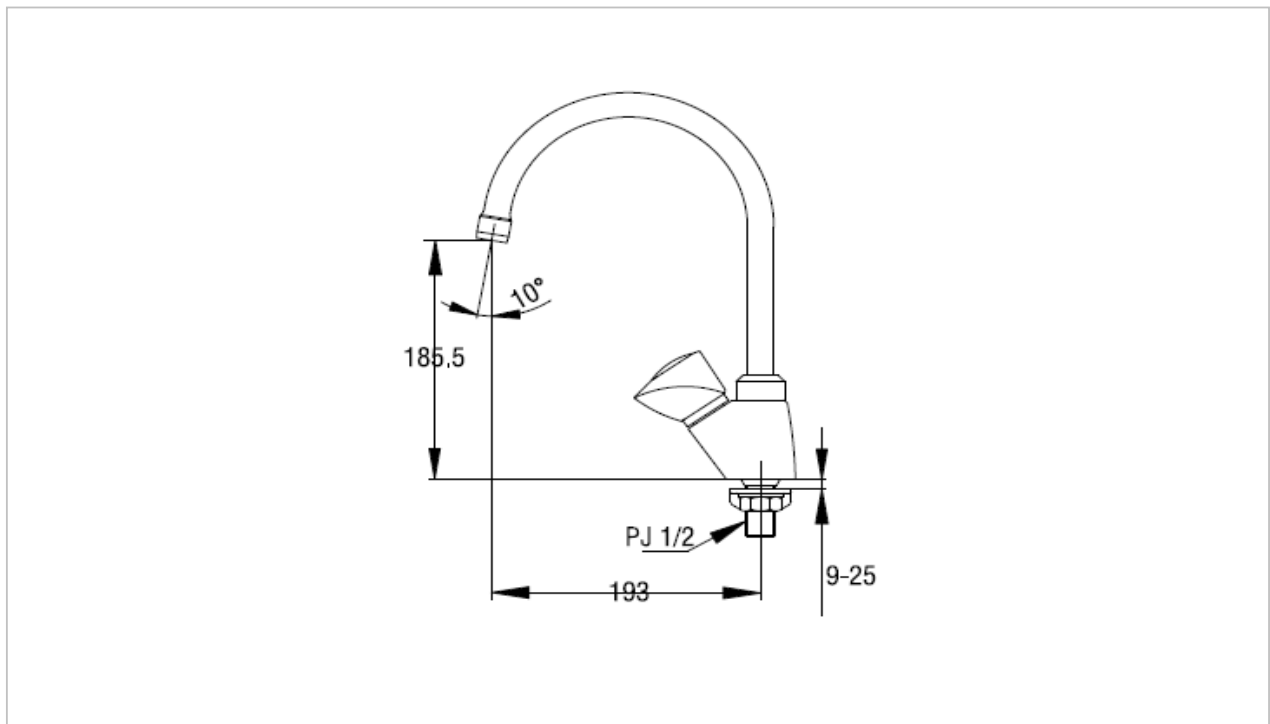

TOTO

FAUCET&SHOWER

TS124B13(HM)

"Regina" Faucet

Product Features

Counter Sink Faucet

Suggestion Fittings & Parts

Remark : We reserve the right to change some parts for suitability.