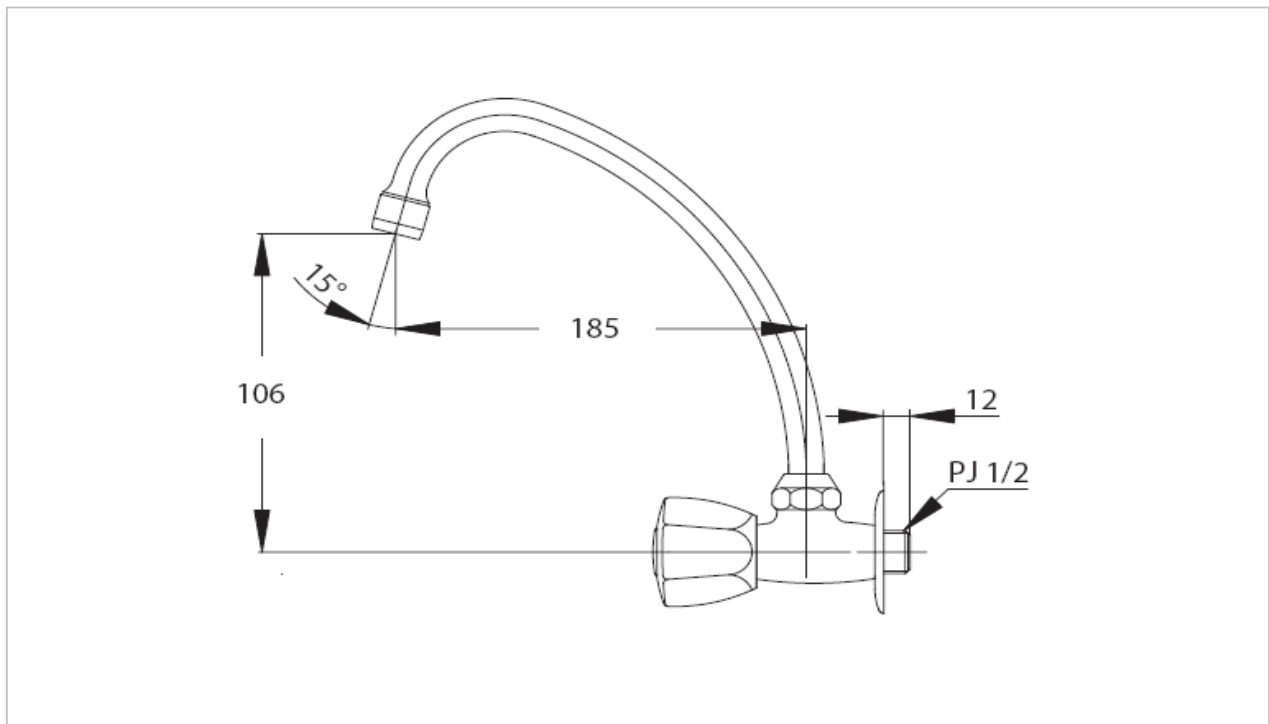

**TOTO**

**FAUCET&SHOWER**

**TS122B1N(HM)**

*"Benone" Faucet*

**Product Features**

Wall Sink Faucet

**Suggestion Fittings & Parts**

Remark : We reserve the right to change some parts for suitability.