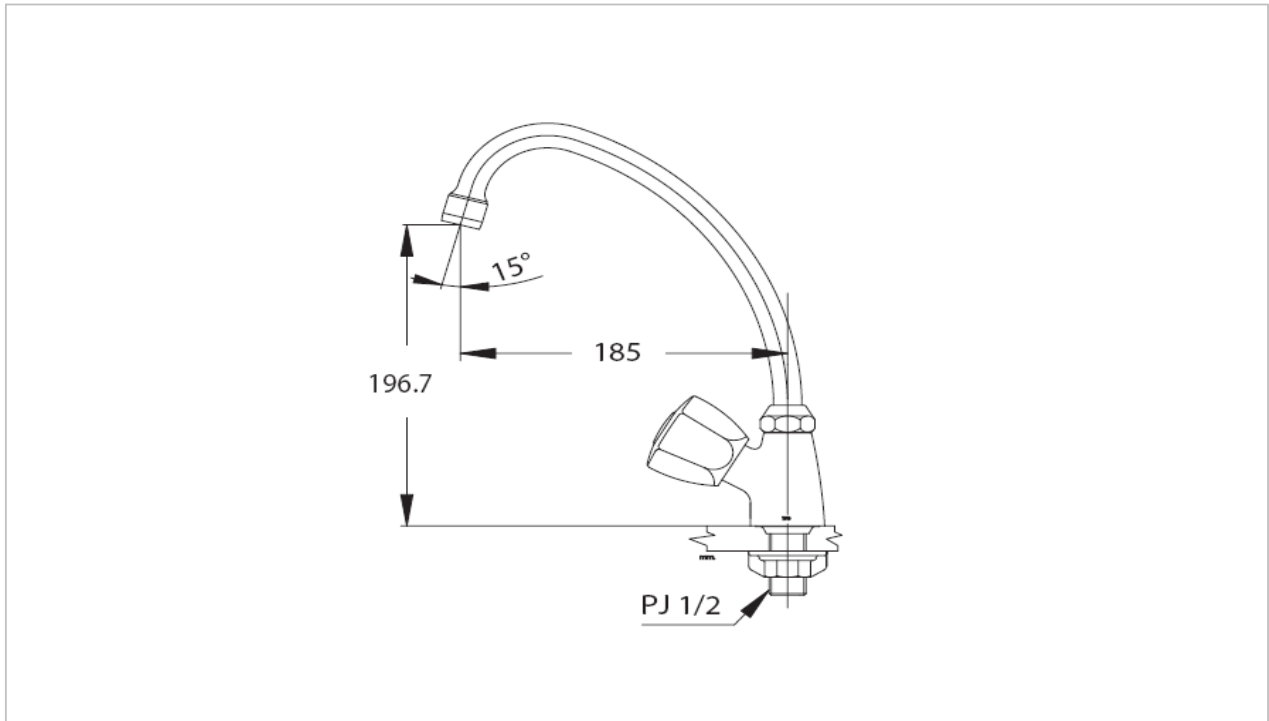

TOTO

FAUCET&SHOWER

TS120B1N(HM)

"Benone" Faucet

Product Features

Counter Sink Faucet

Suggestion Fittings & Parts

Remark : We reserve the right to change some parts for suitability.