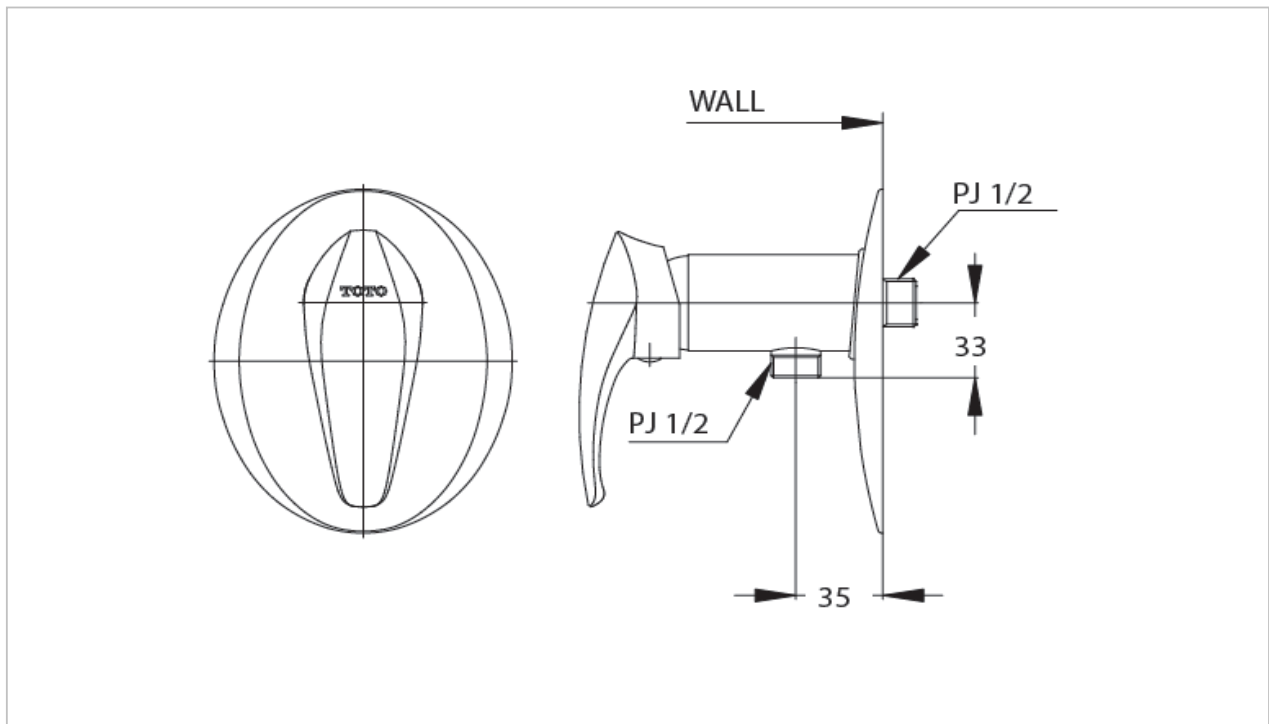

TOTO

FAUCET&SHOWER

TS119A

"Nagano" Concealed Valve for Hand Shower

Product Features

Suggestion Fittings & Parts

Remark : We reserve the right to change some parts for suitability.

TOTO (THAILAND) CO.,LTD