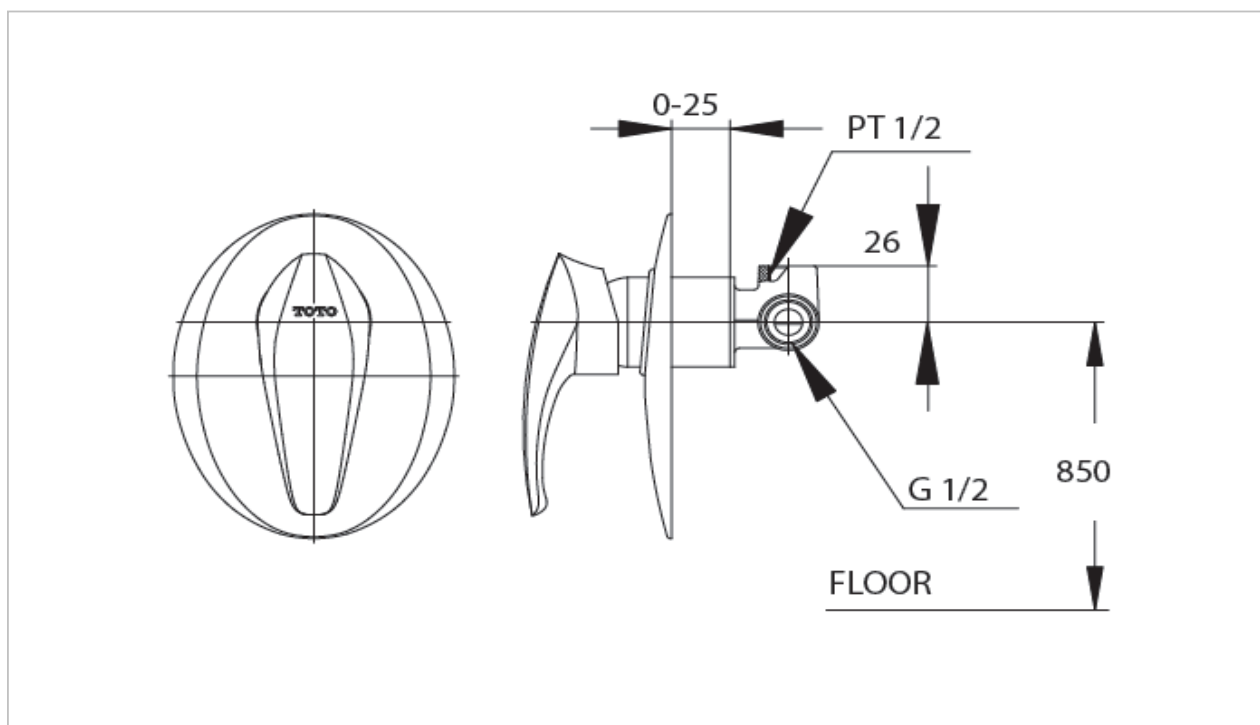

TOTO

FAUCET&SHOWER

TS118A

"Nagano" Concealed Valve for Fixed Shower

Product Features

Suggestion Fittings & Parts

Remark : We reserve the right to change some parts for suitability.

TOTO (THAILAND) CO.,LTD