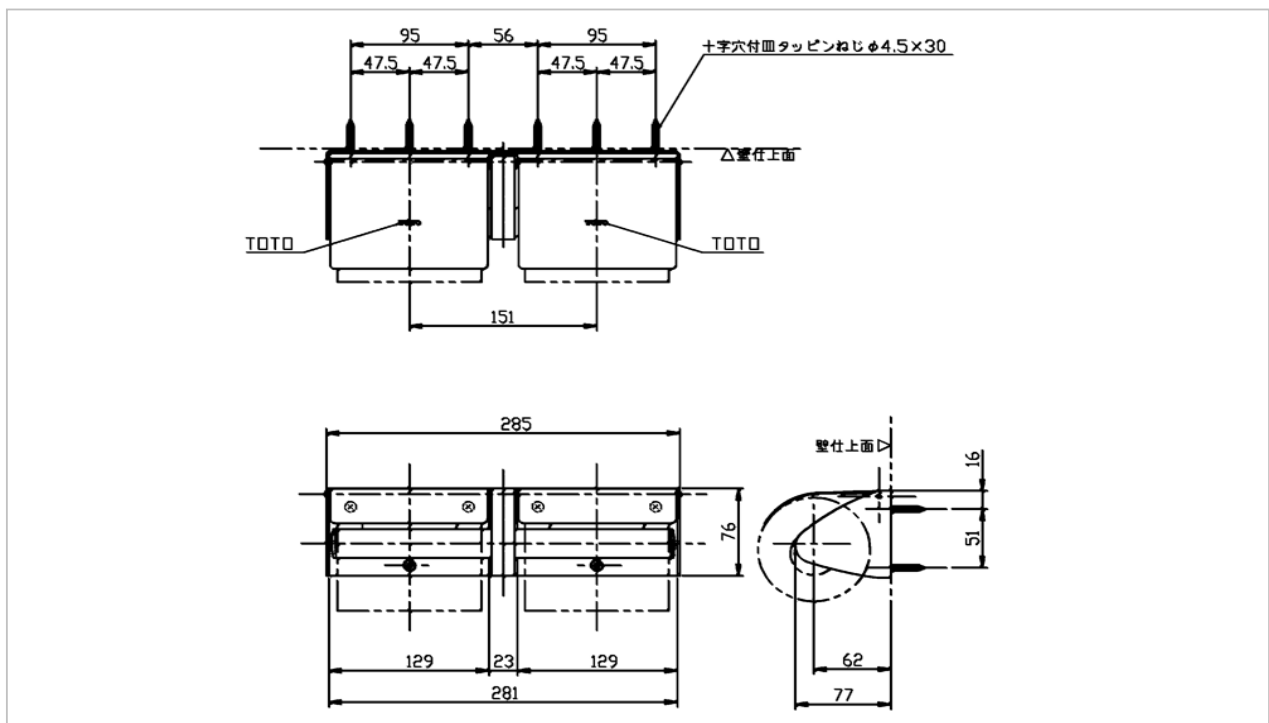

TOTO

BATHROOM ACCESSORY

TS116WR

Paper Holder

Product Features

Suggestion Fittings & Parts

Remark : We reserve the right to change some parts for suitability.

TOTO (THAILAND) CO.,LTD