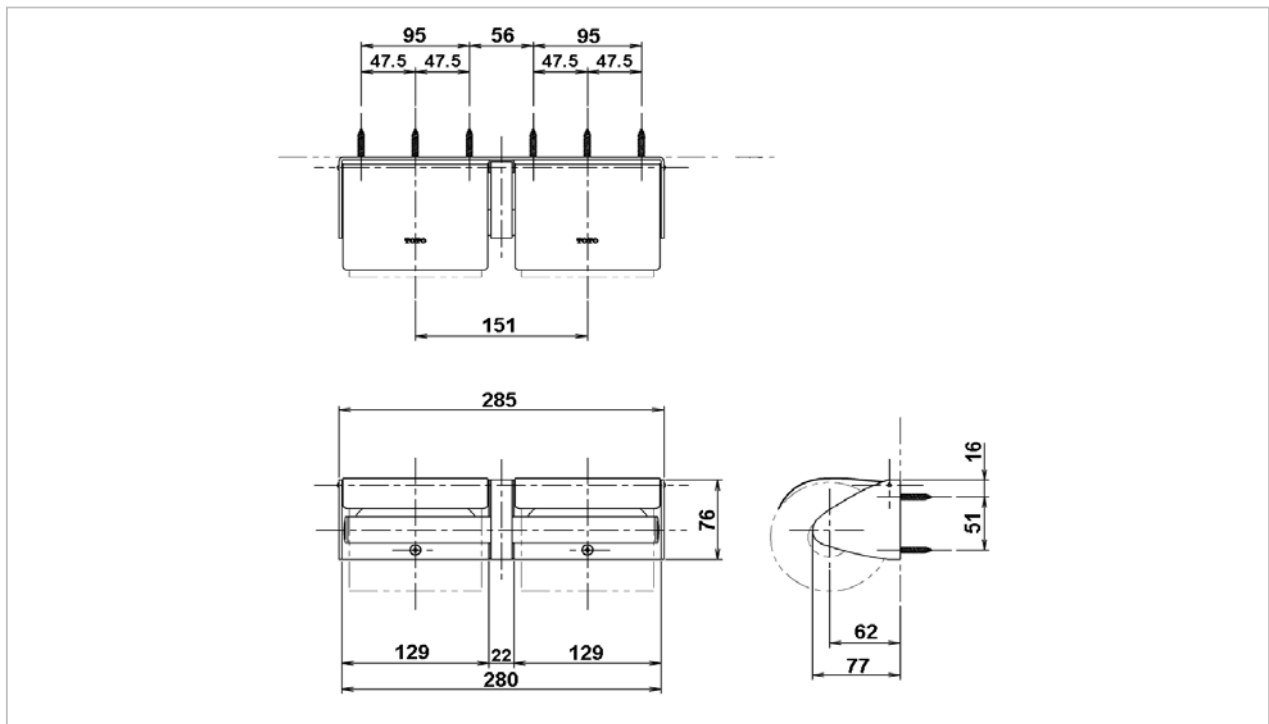

TOTO

BATHROOM ACCESSORY

TS116W

Paper Holder

Product Features

Suggestion Fittings & Parts

Remark : We reserve the right to change some parts for suitability.

TOTO (THAILAND) CO.,LTD