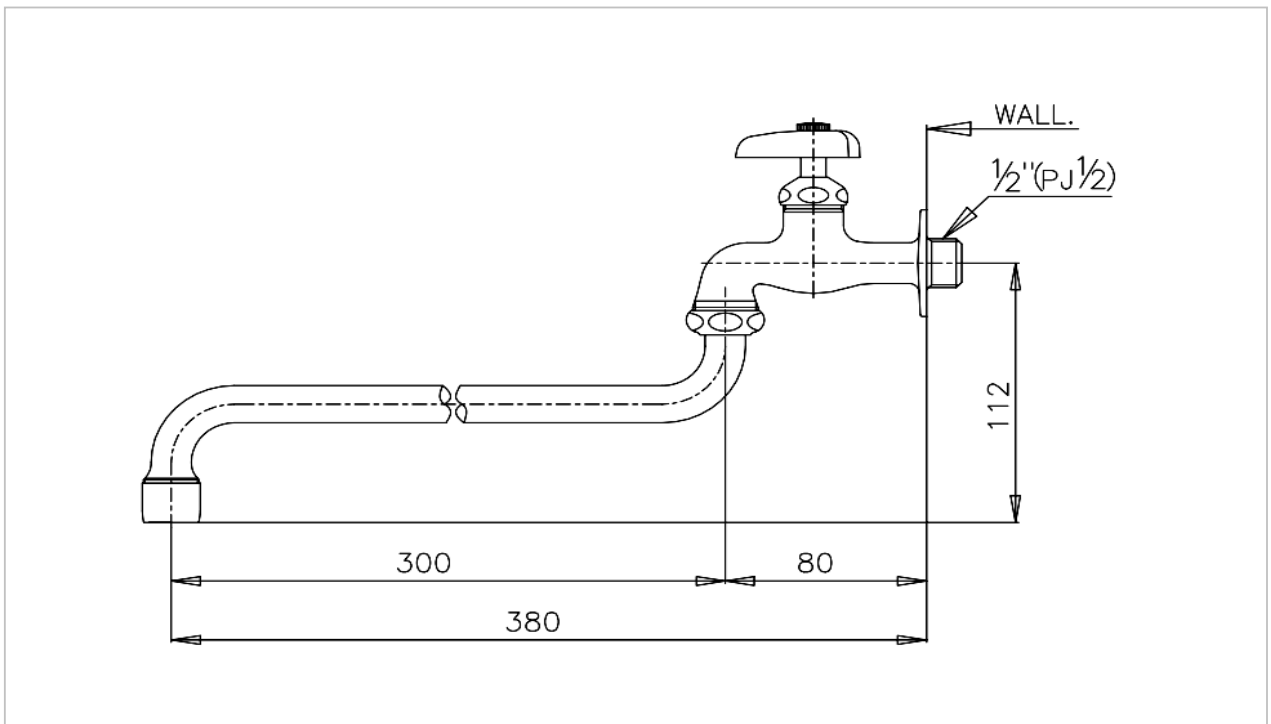

TOTO

FAUCET&SHOWER

TS115XB6(HM)

Multi-Purpose Faucet

Product Features

Wall Faucet

Suggestion Fittings & Parts

Remark : We reserve the right to change some parts for suitability.