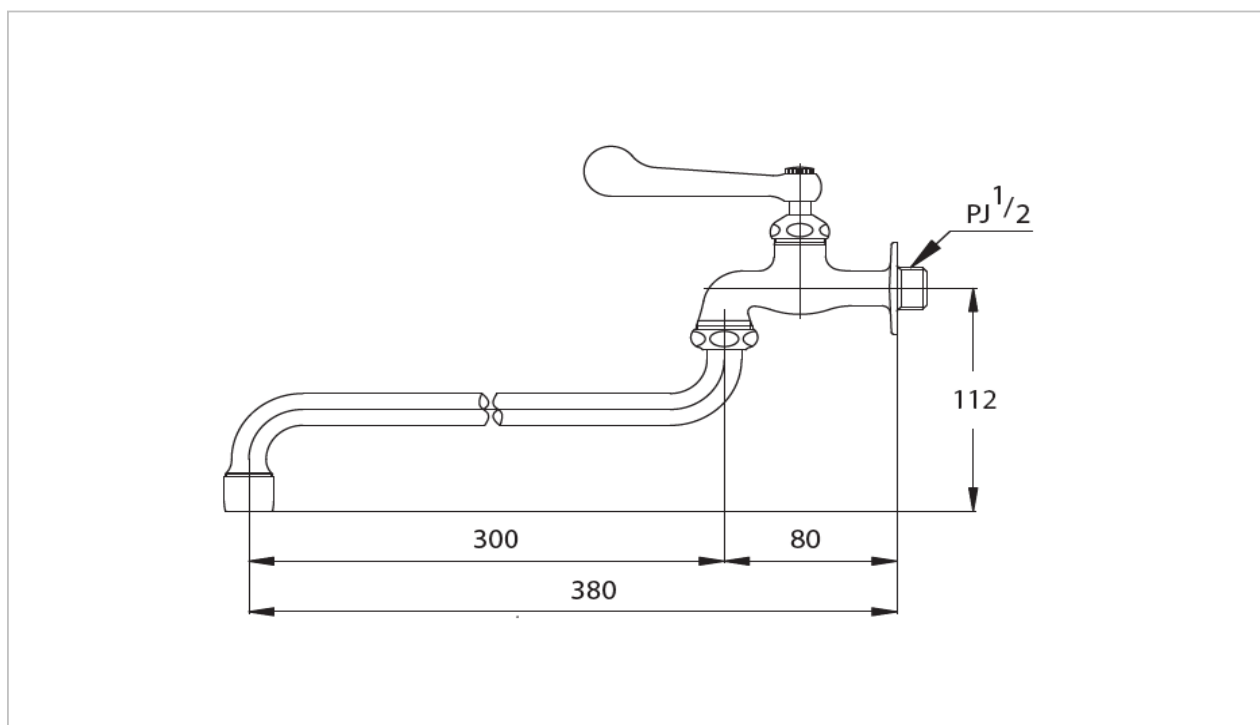

**TOTO**

**FAUCET&SHOWER**

**TS115B14(HM)**

*Multi-Purpose Faucet*

**Product Features**

Long Handle Wall Faucet

**Suggestion Fittings & Parts**

Remark : We reserve the right to change some parts for suitability.