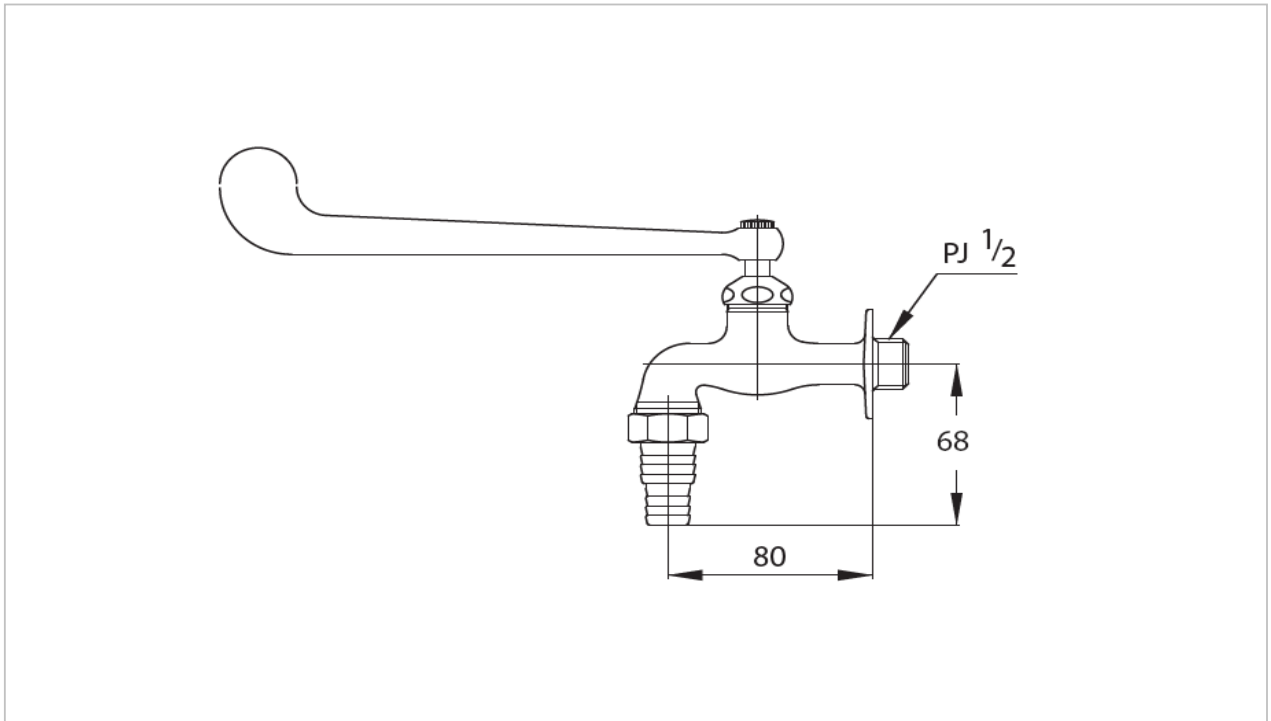

TOTO

FAUCET&SHOWER

TS114B15(HM)

Multi-Purpose Faucet

Product Features

Wall Faucet with Hose Coupling

Suggestion Fittings & Parts

Remark : We reserve the right to change some parts for suitability.