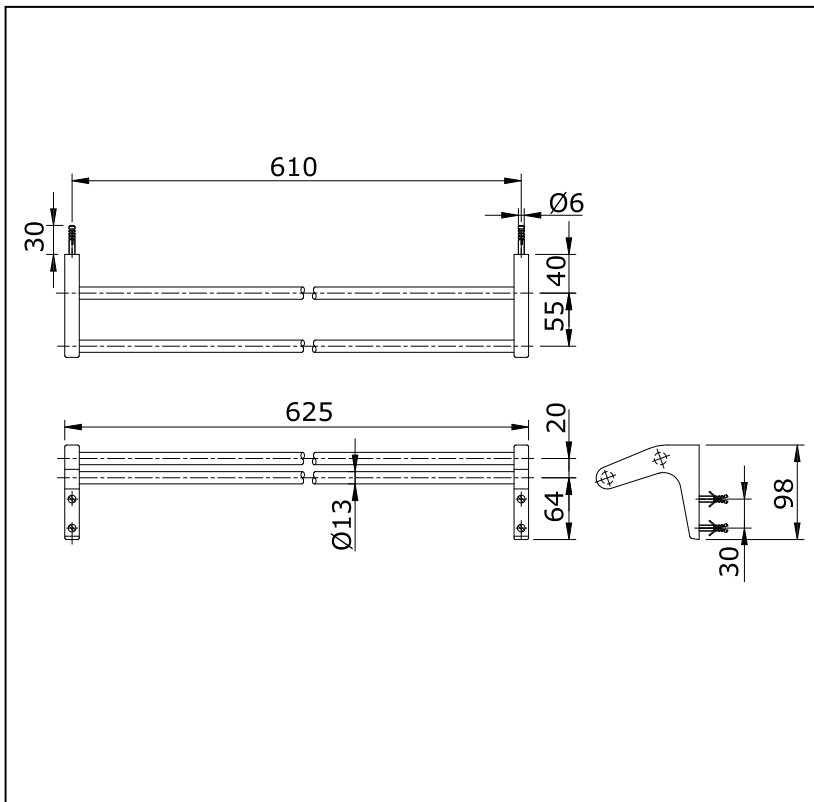

Drawing:

Remarks:

Please consult TOTO sales representative for detail.