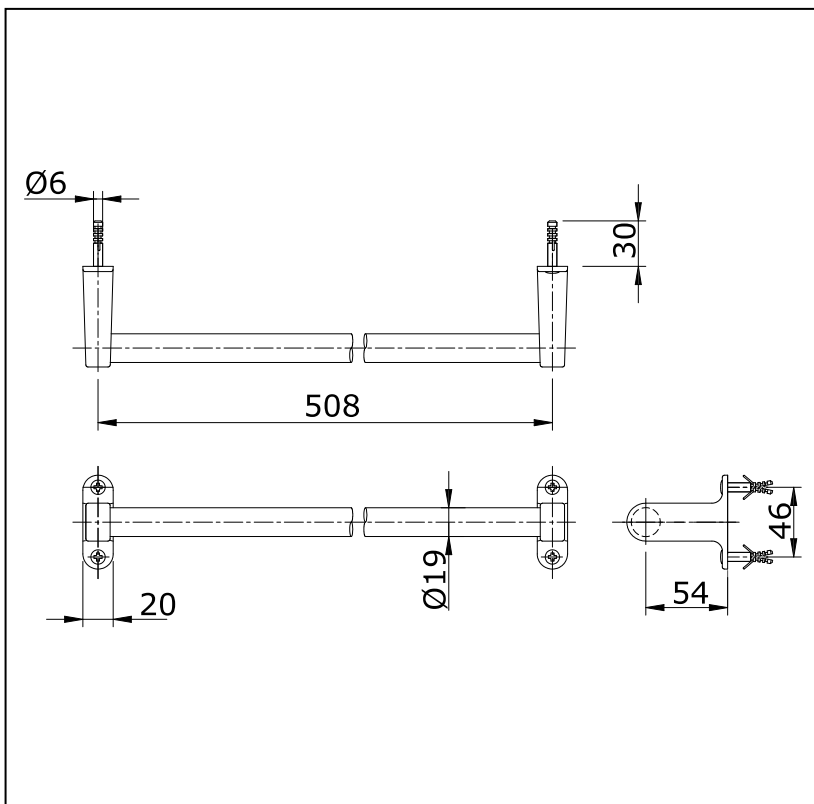

Item number: TS113A2 Bathroom Accessories

Features

- Simple installation, easy to use

Specifications

Finish : Nickel Chrome
Material : Brass

Parts description

- **TS113A2**
Towel Bar (Length : 508 mm)

Drawing: