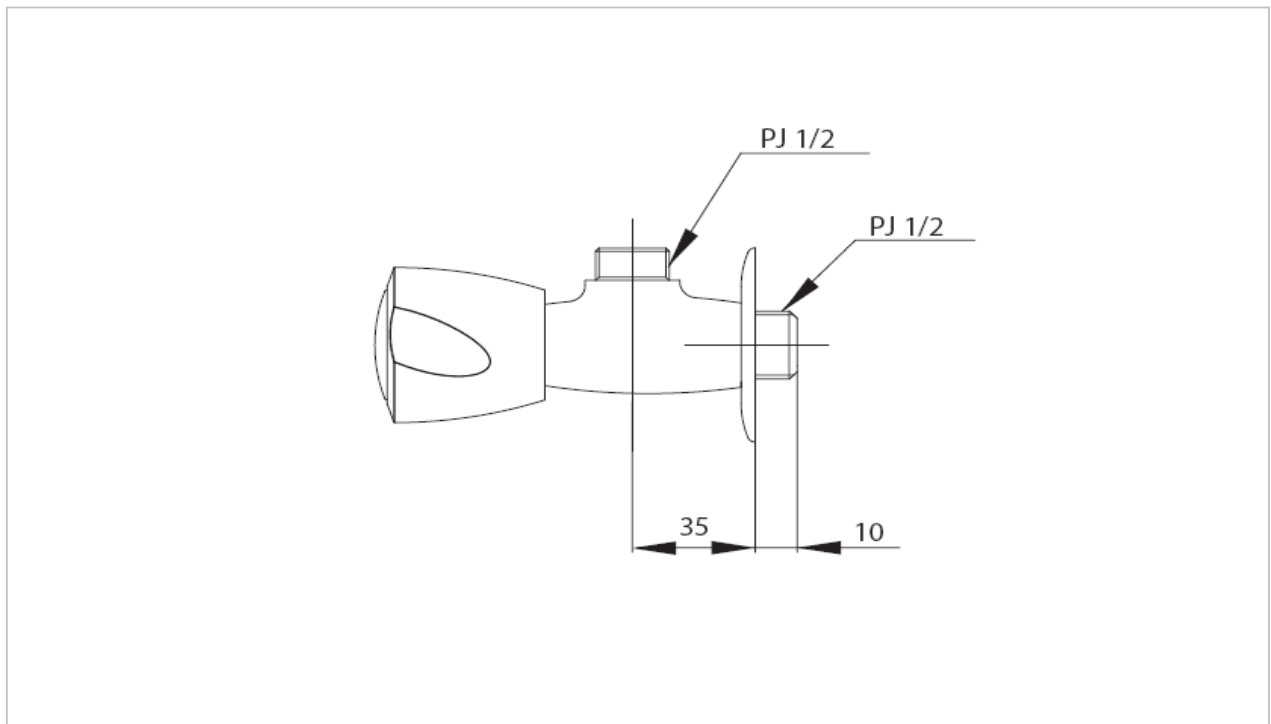

TOTO

FAUCET&SHOWER

TS111B9

"Benonic (B9)"Combination Exposed Hand Shower

Product Features

Suggestion Fittings & Parts

Remark : We reserve the right to change some parts for suitability.

TOTO (THAILAND) CO.,LTD