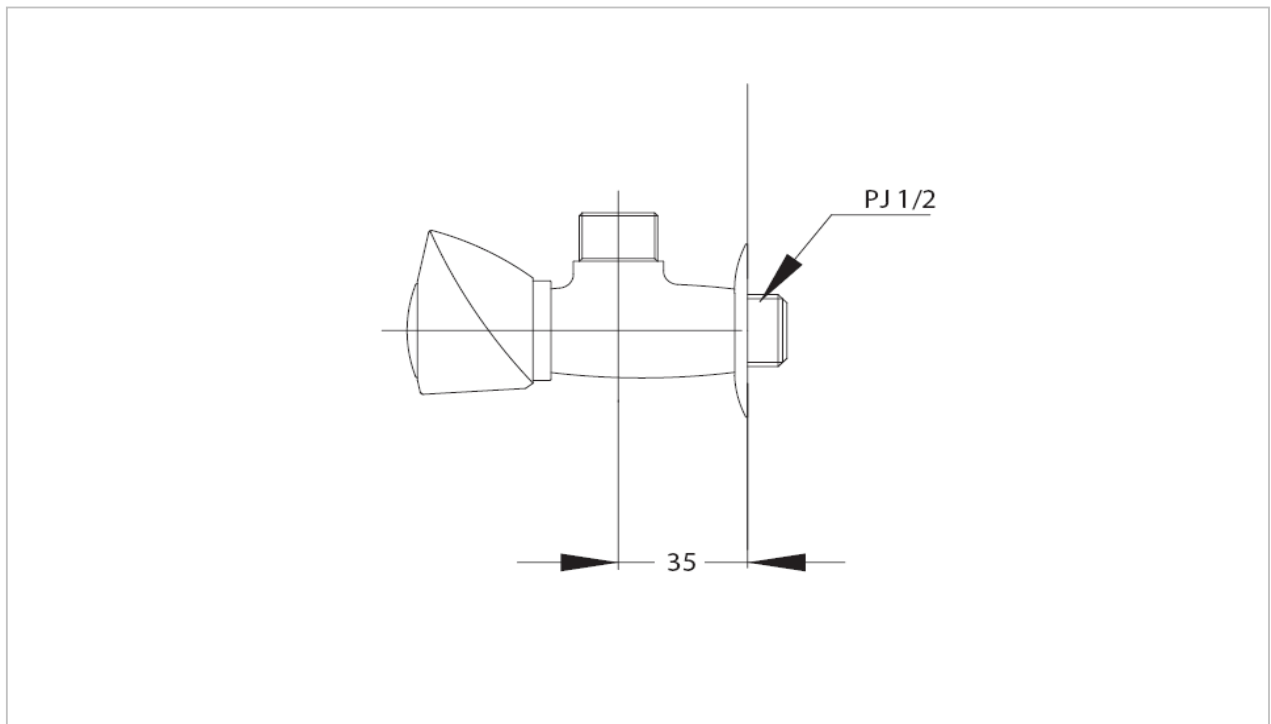

TOTO

FAUCET&SHOWER

TS110B13(HM)

"Regina" Concealed Valve

Product Features

Suggestion Fittings & Parts

Remark : We reserve the right to change some parts for suitability.

TOTO (THAILAND) CO.,LTD