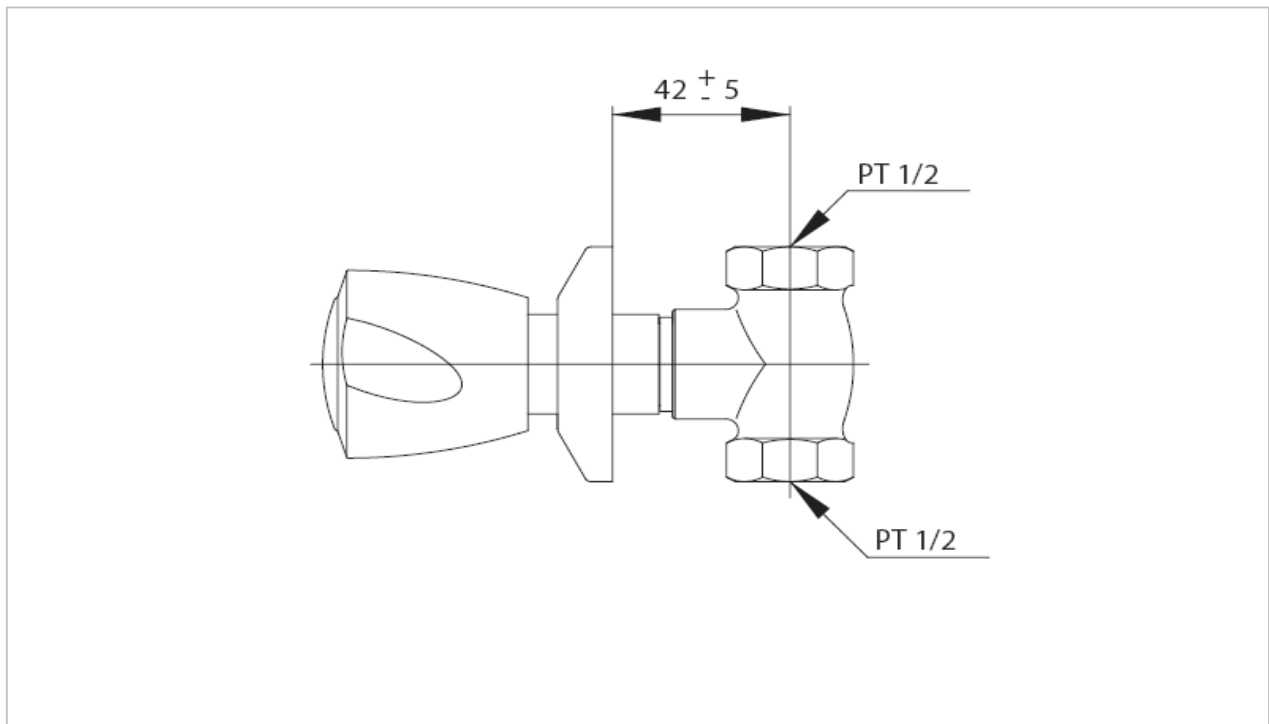

**TOTO**

**FAUCET&SHOWER**

**TS107B9**

*"Benonic (B9)" Concealed Valve*

Product Features

Suggestion Fittings & Parts

Remark : We reserve the right to change some parts for suitability.

TOTO (THAILAND) CO.,LTD