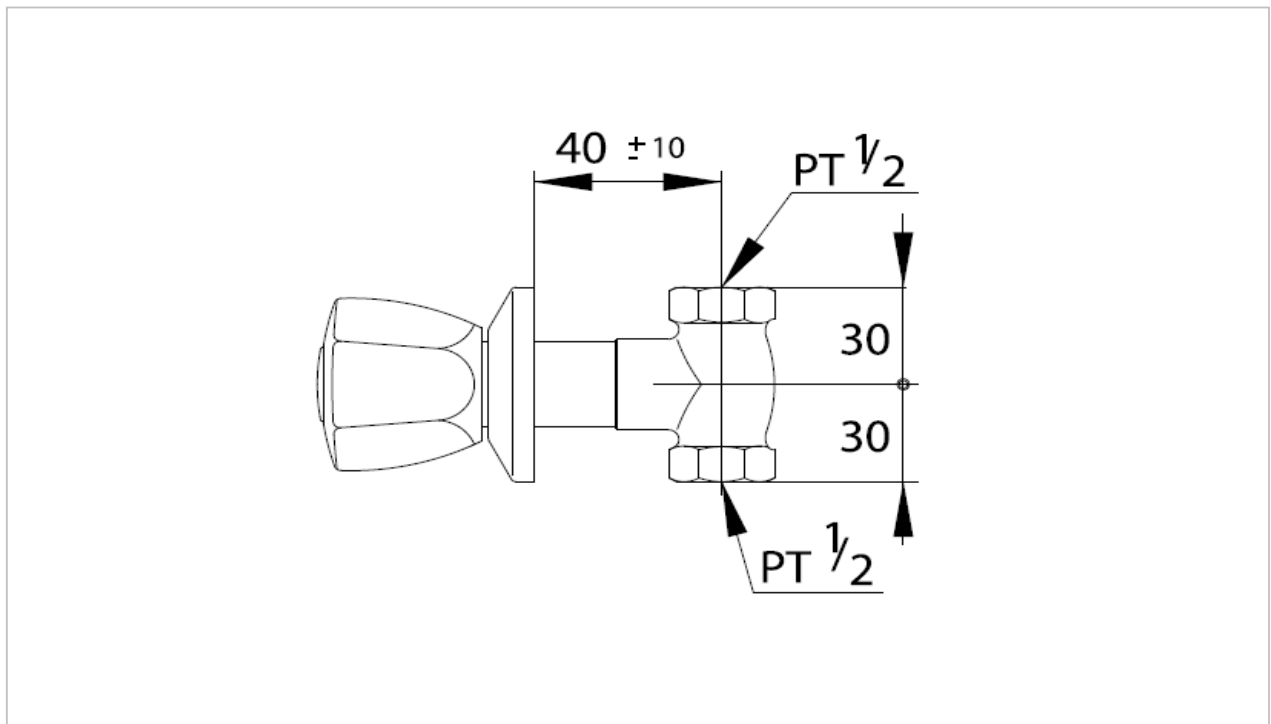

TOTO

FAUCET&SHOWER

TS107B1N

"Benone" Concealed Valve

Product Features

Suggestion Fittings & Parts

Remark : We reserve the right to change some parts for suitability.

TOTO (THAILAND) CO.,LTD