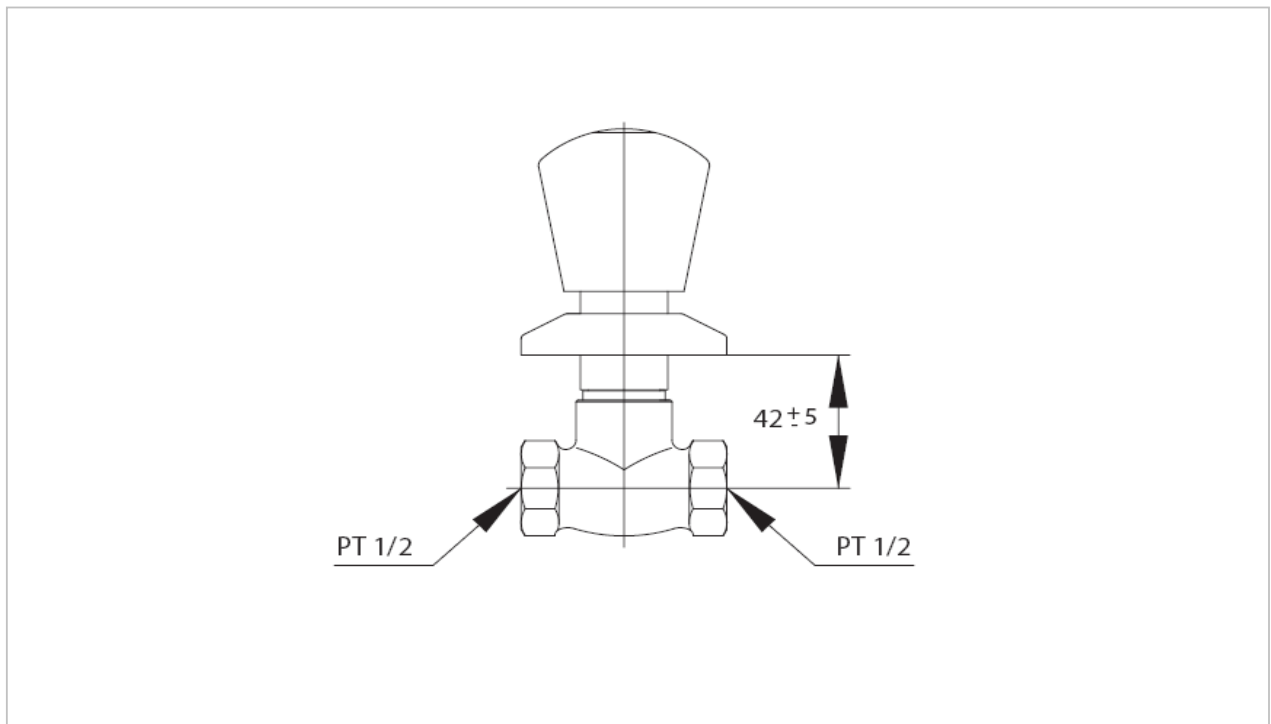

TOTO

FAUCET&SHOWER

TS107B17

"Benonic (B17)" Concealed Valve

Product Features

Suggestion Fittings & Parts

Remark : We reserve the right to change some parts for suitability.

TOTO (THAILAND) CO.,LTD