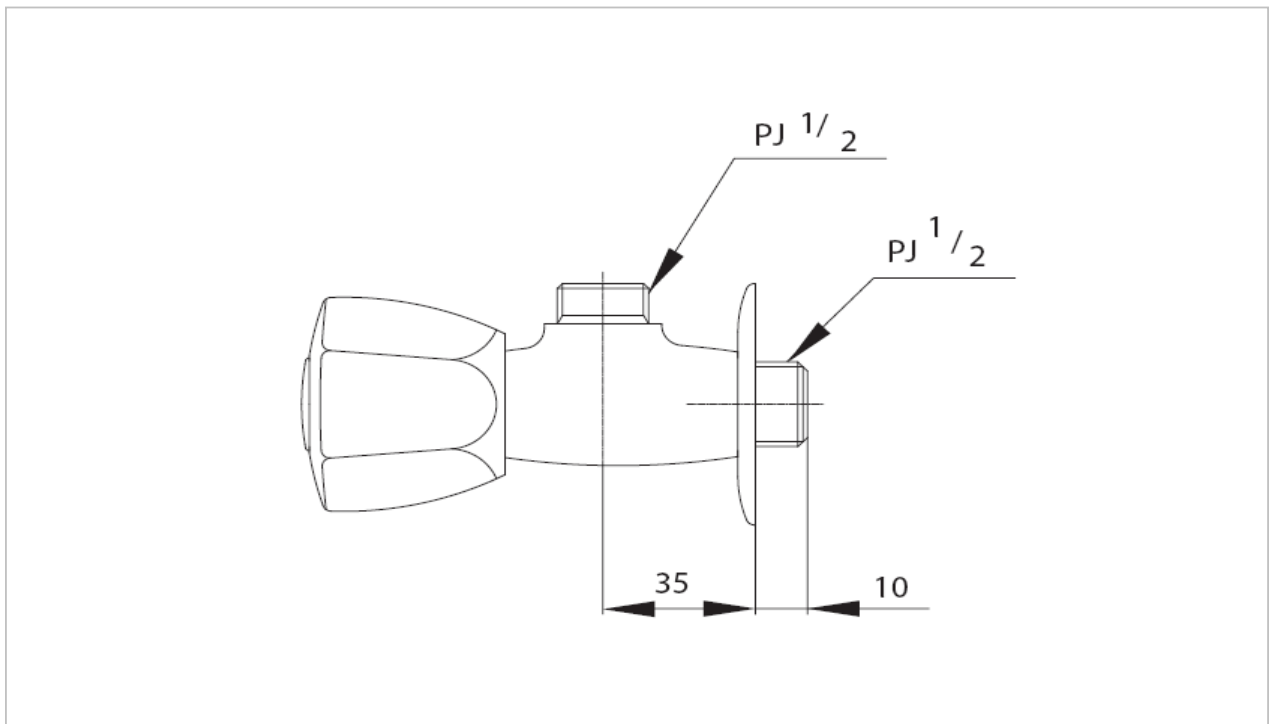

**TOTO**

**FAUCET&SHOWER**

**TS106B6**

*"Benone" Concealed Valve*

Product Features

หัวก๊อก B6

Suggestion Fittings & Parts

Remark : We reserve the right to change some parts for suitability.