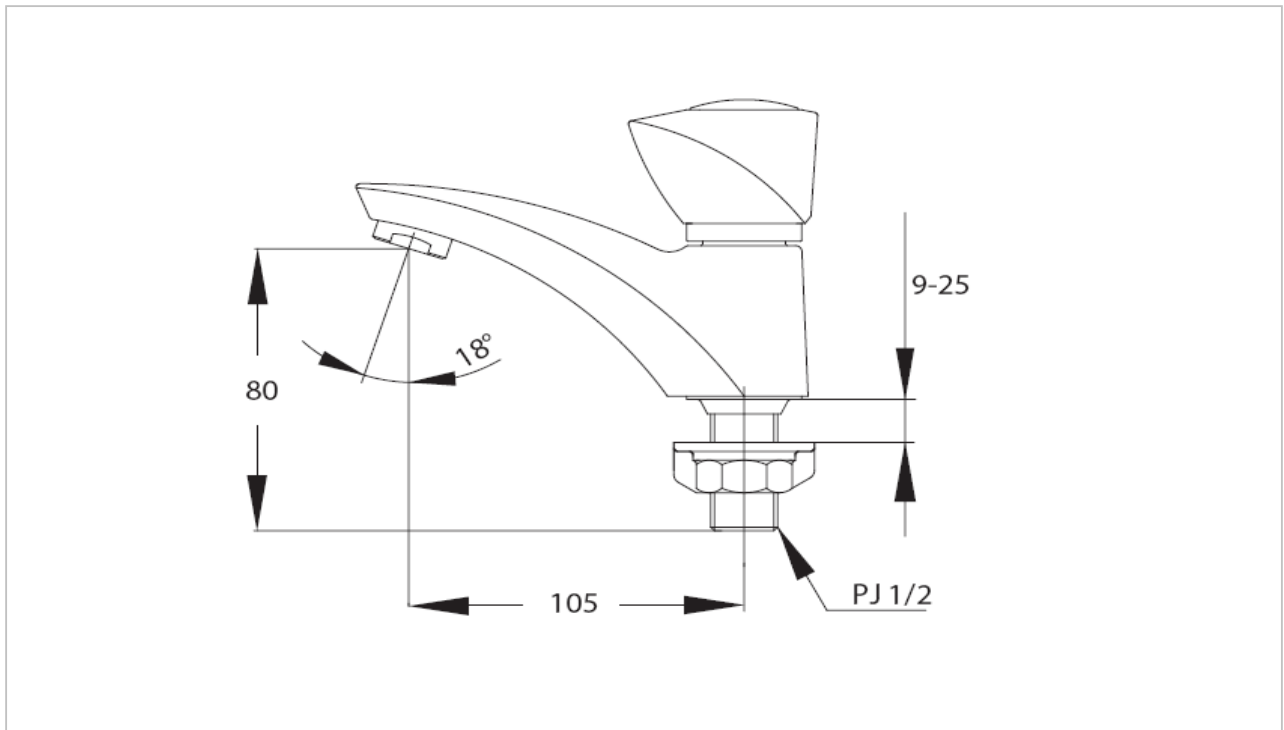

**TOTO**

**FAUCET&SHOWER**

**TS105B13(HM)**

*"Regina" Faucet*

Product Features

Single Lavatory Faucet

Suggestion Fittings & Parts

Remark : We reserve the right to change some parts for suitability.