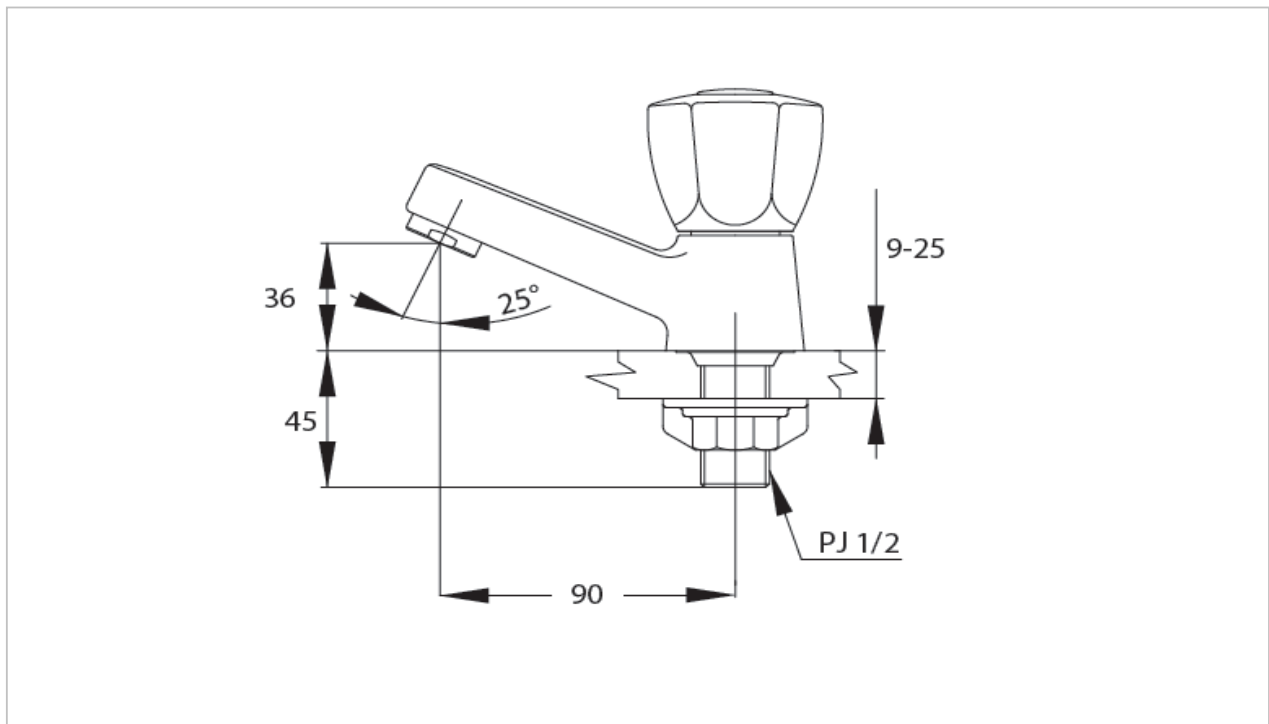

TOTO

FAUCET&SHOWER

TS104B1N

"Benone" Faucet

Product Features

Single Lavatory Faucet

Suggestion Fittings & Parts

Remark : We reserve the right to change some parts for suitability.