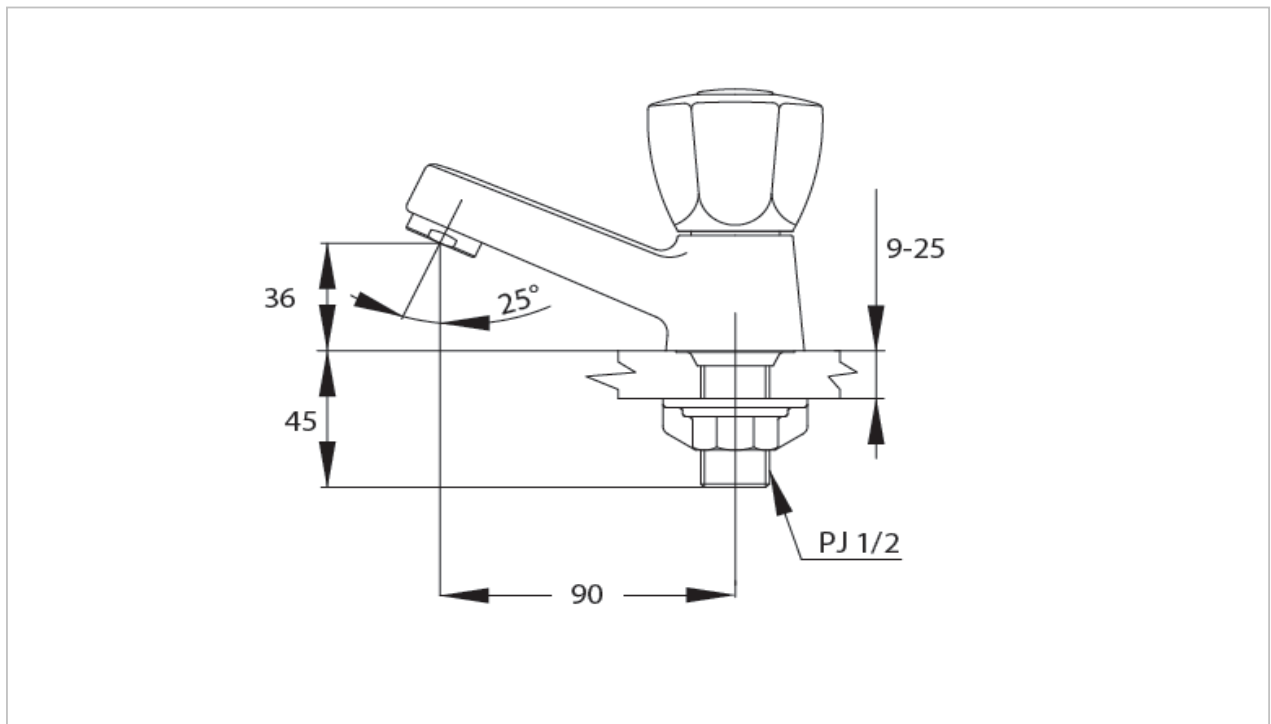

TOTO

FAUCET&SHOWER

TS104B1N(HM)

"Benone" Faucet

Product Features

Single Lavatory Faucet

Suggestion Fittings & Parts

Remark : We reserve the right to change some parts for suitability.