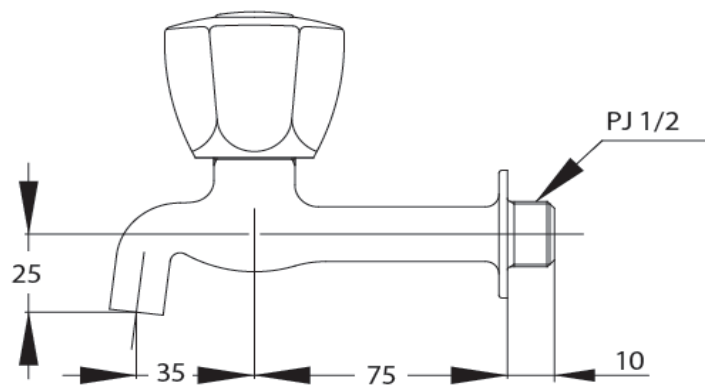

TOTO

FAUCET&SHOWER

TS102B1N(HM)

"Benone" Faucet

Product Features

Single Wall Faucet

Suggestion Fittings & Parts

Remark : We reserve the right to change some parts for suitability.