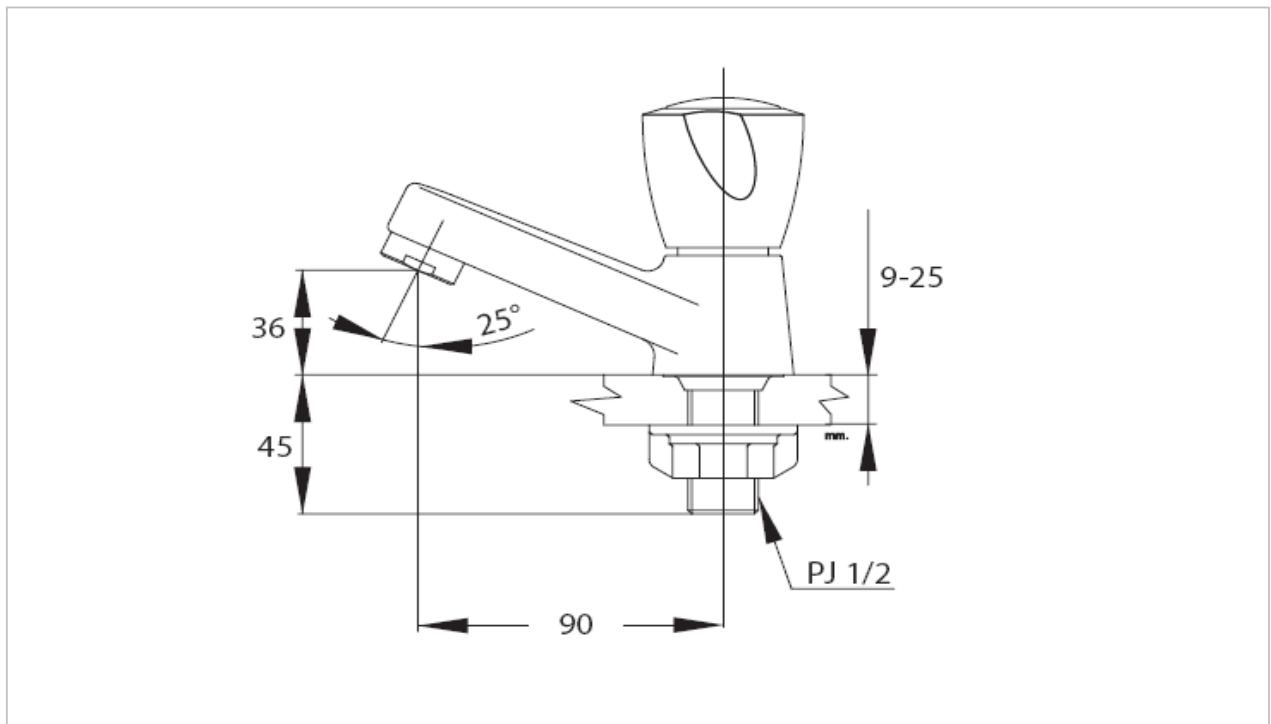

**TOTO**

**FAUCET&SHOWER**

**TS101B9**

*"Benonic (B9)" Faucet*

**Product Features**

Single Lavatory Faucet

**Suggestion Fittings & Parts**

Remark : We reserve the right to change some parts for suitability.