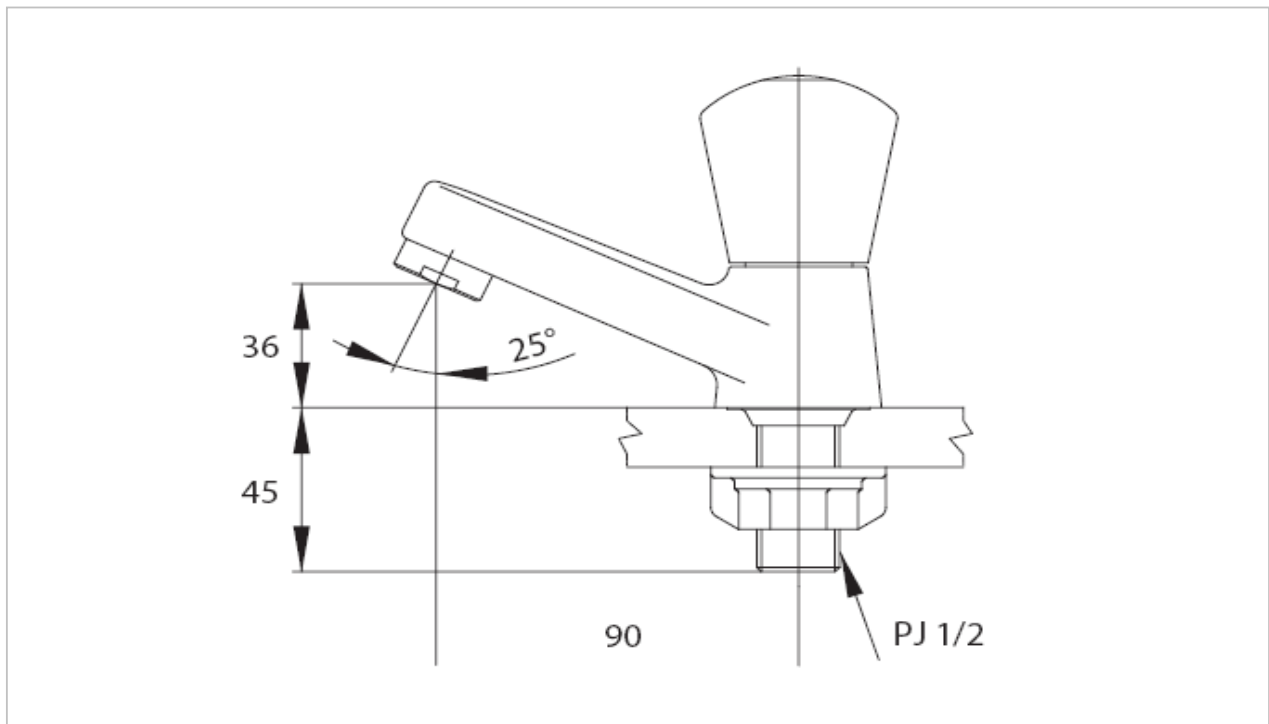

TOTO

FAUCET&SHOWER

TS101B17

"Benonic (B17)" Faucet

Product Features

Single Lavatory Faucet

Suggestion Fittings & Parts

Remark : We reserve the right to change some parts for suitability.