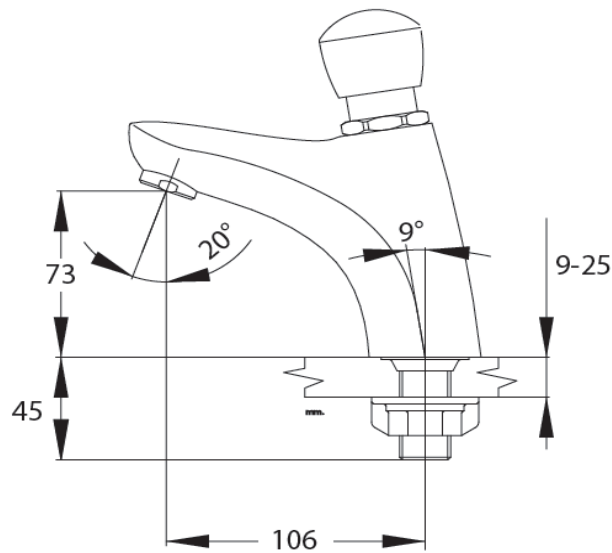

TOTO

FAUCET&SHOWER

TS100

"Benone" Faucet

Product Features

Self-Closing Single Lavatory Faucet

Suggestion Fittings & Parts

Remark : We reserve the right to change some parts for suitability.