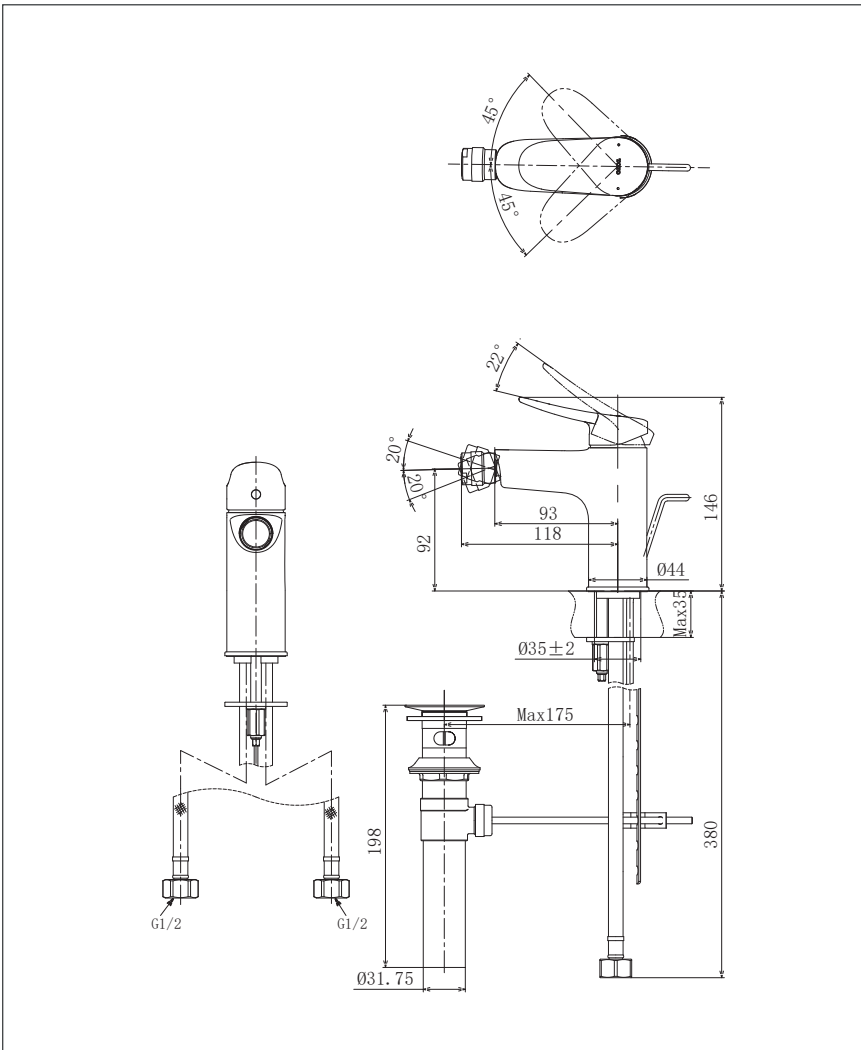

LF Series
Bidet Faucet
(w/ pop-up)

Features

- Design Concept is Life and Flex
- TOTO original cartridge for smooth control
- High corrosion resistance plating
- TOTO aerated water technology, ECOCAP adds air to the water to achieve full water jet with less amount of water usage.

Specifications

Finish : Chrome

Material : Brass

Parts Description

- **TRS04301T**
Bidet Faucet
(w/ pop-up)

Please consult a TOTO representative for details

TOTO (THAILAND) CO.,LTD

Bangkok Office : G Tower Grand Rama 9,12th Floor, South Wing, 9 Rama IX Road,Huaykwang Sub-district,Huaykwang District, Bangkok. 10310 Thailand
Tel : +(66)2-117-9520(AUTO) Fax : +(66)2-117-9527
th.toto.com

All rights reserved by TOTO company. Specifications and size are subject to change without notice.

Flow Rate