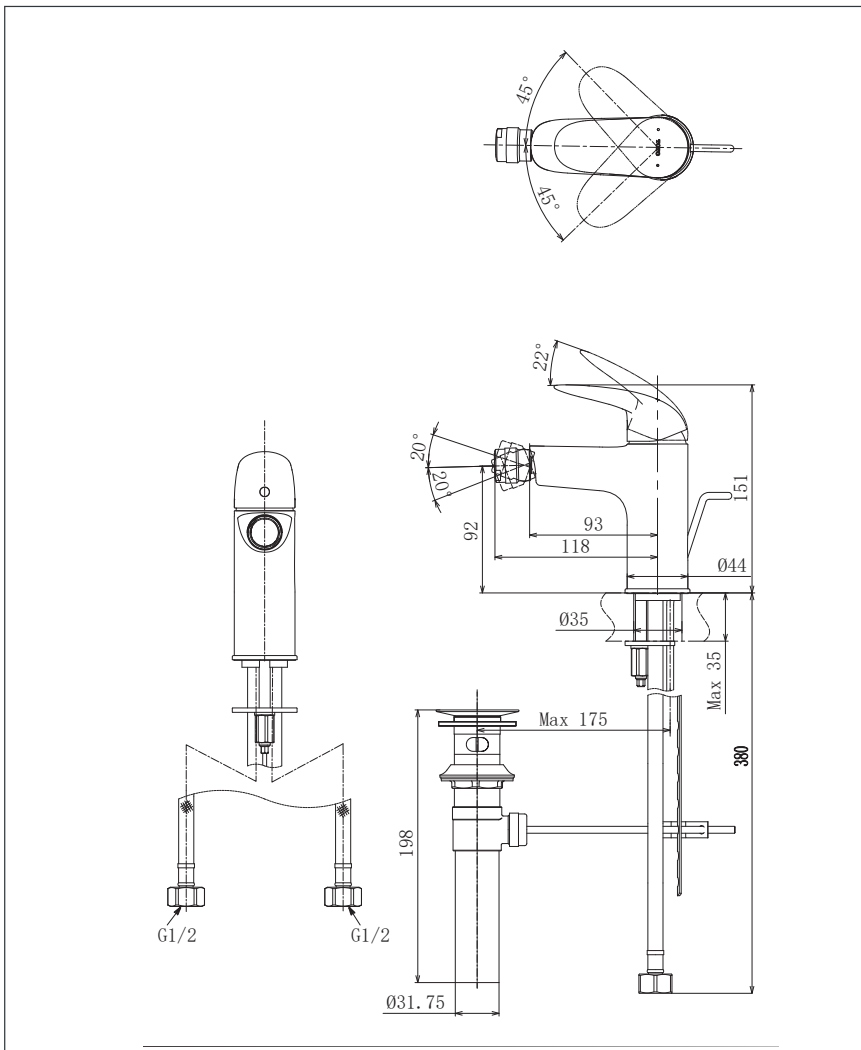

Parts Description

- **TRS03301T**
  Bidet Faucet
  (w/pop-up)

Please consult a TOTO representative for details

TOTO (THAILAND) CO.,LTD

Bangkok Office : G Tower Grand Rama 9,12th Floor, South Wing, 9 Rama IX Road, Huaykwang Sub-district, Huaykwang District, Bangkok. 10310 Thailand
Tel : +(66)2-117-9520(AUTO) Fax : +(66)2-117-9527
th.toto.com

All rights reserved by TOTO company. Specifications and size are subject to change without notice.