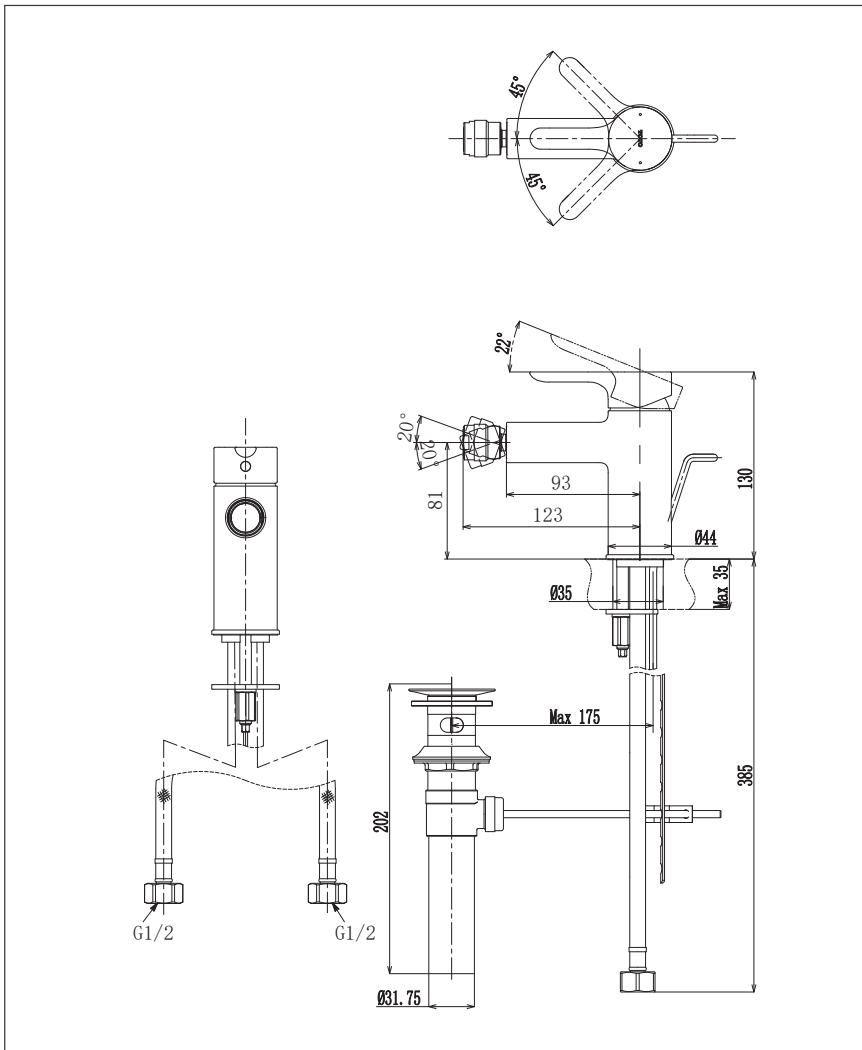

TRS01301T

LB Series Bidet Faucet (w/ pop-up)

Features

- Design Concept is Life and Branch
- TOTO original cartridge for smooth control
- High corrosion resistance plating
- TOTO aerated water technology, ECOCAP adds air to the water to achieve full water jet with less amount of water usage.

TOTO
GREEN
CHALLENGE

Specifications

Finish : Chrome

Material : Brass

Parts Description

- **TRS01301T**
Bidet Faucet
(w/ pop-up)

Please consult a TOTO representative for details

TOTO (THAILAND) CO.,LTD