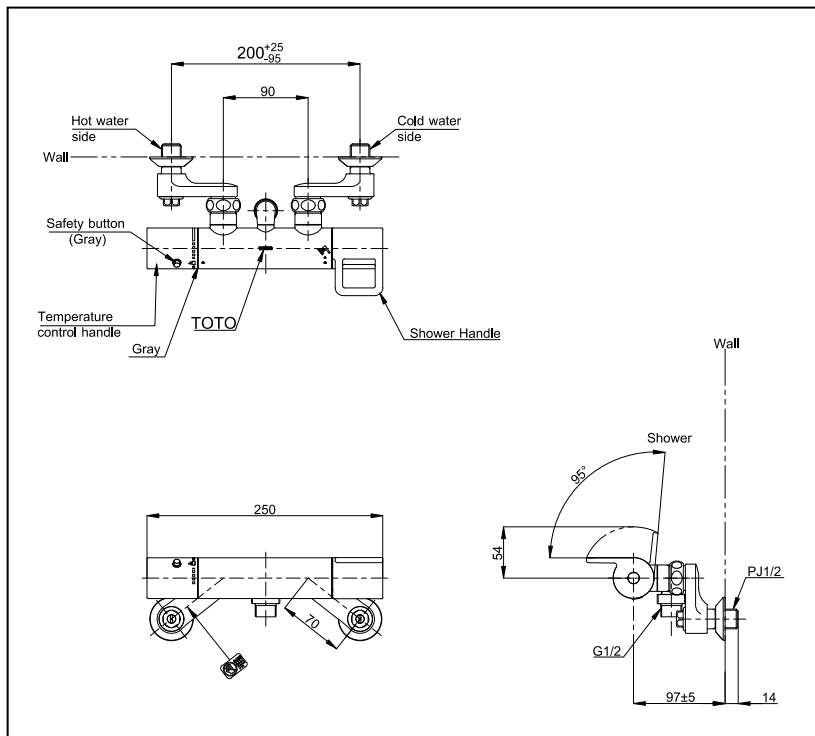

Item number: TMGG44EX THERMOSTAT SHOWERS

Features

-
-

Specifications

Water Pressure : 0.15MPa - 0.55MPa
 Finish : Nickel Chrome
 Material : Brass
 Flow Rate : >6L/min @0.1MPa.
 Water usage

Parts description

- **TMGG44EX**

Thermostat Shower Mixer without Hand Shower Set

Drawing:

Remarks:

Please result TOTO sales representative for detail.