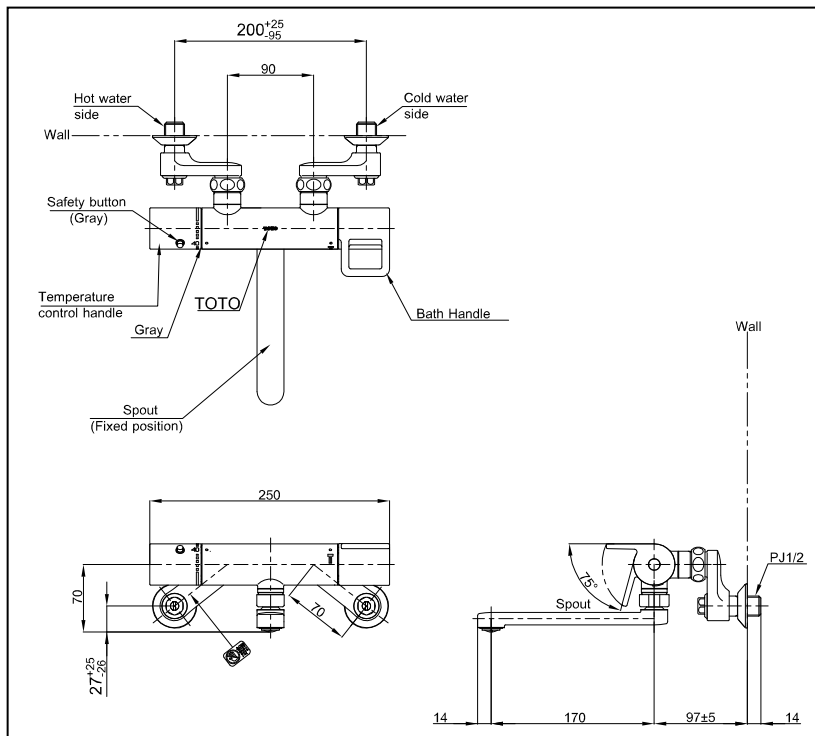

Item number: TMGG40A THERMOSTAT SHOWERS

Features

-
-

Specifications

Water Pressure : 0.15MPa - 0.75MPa
 Finish : Nickel Chrome
 Material : Brass

Parts description

- **TMGG40A**
 Thermostat Bath Mixer

Drawing: